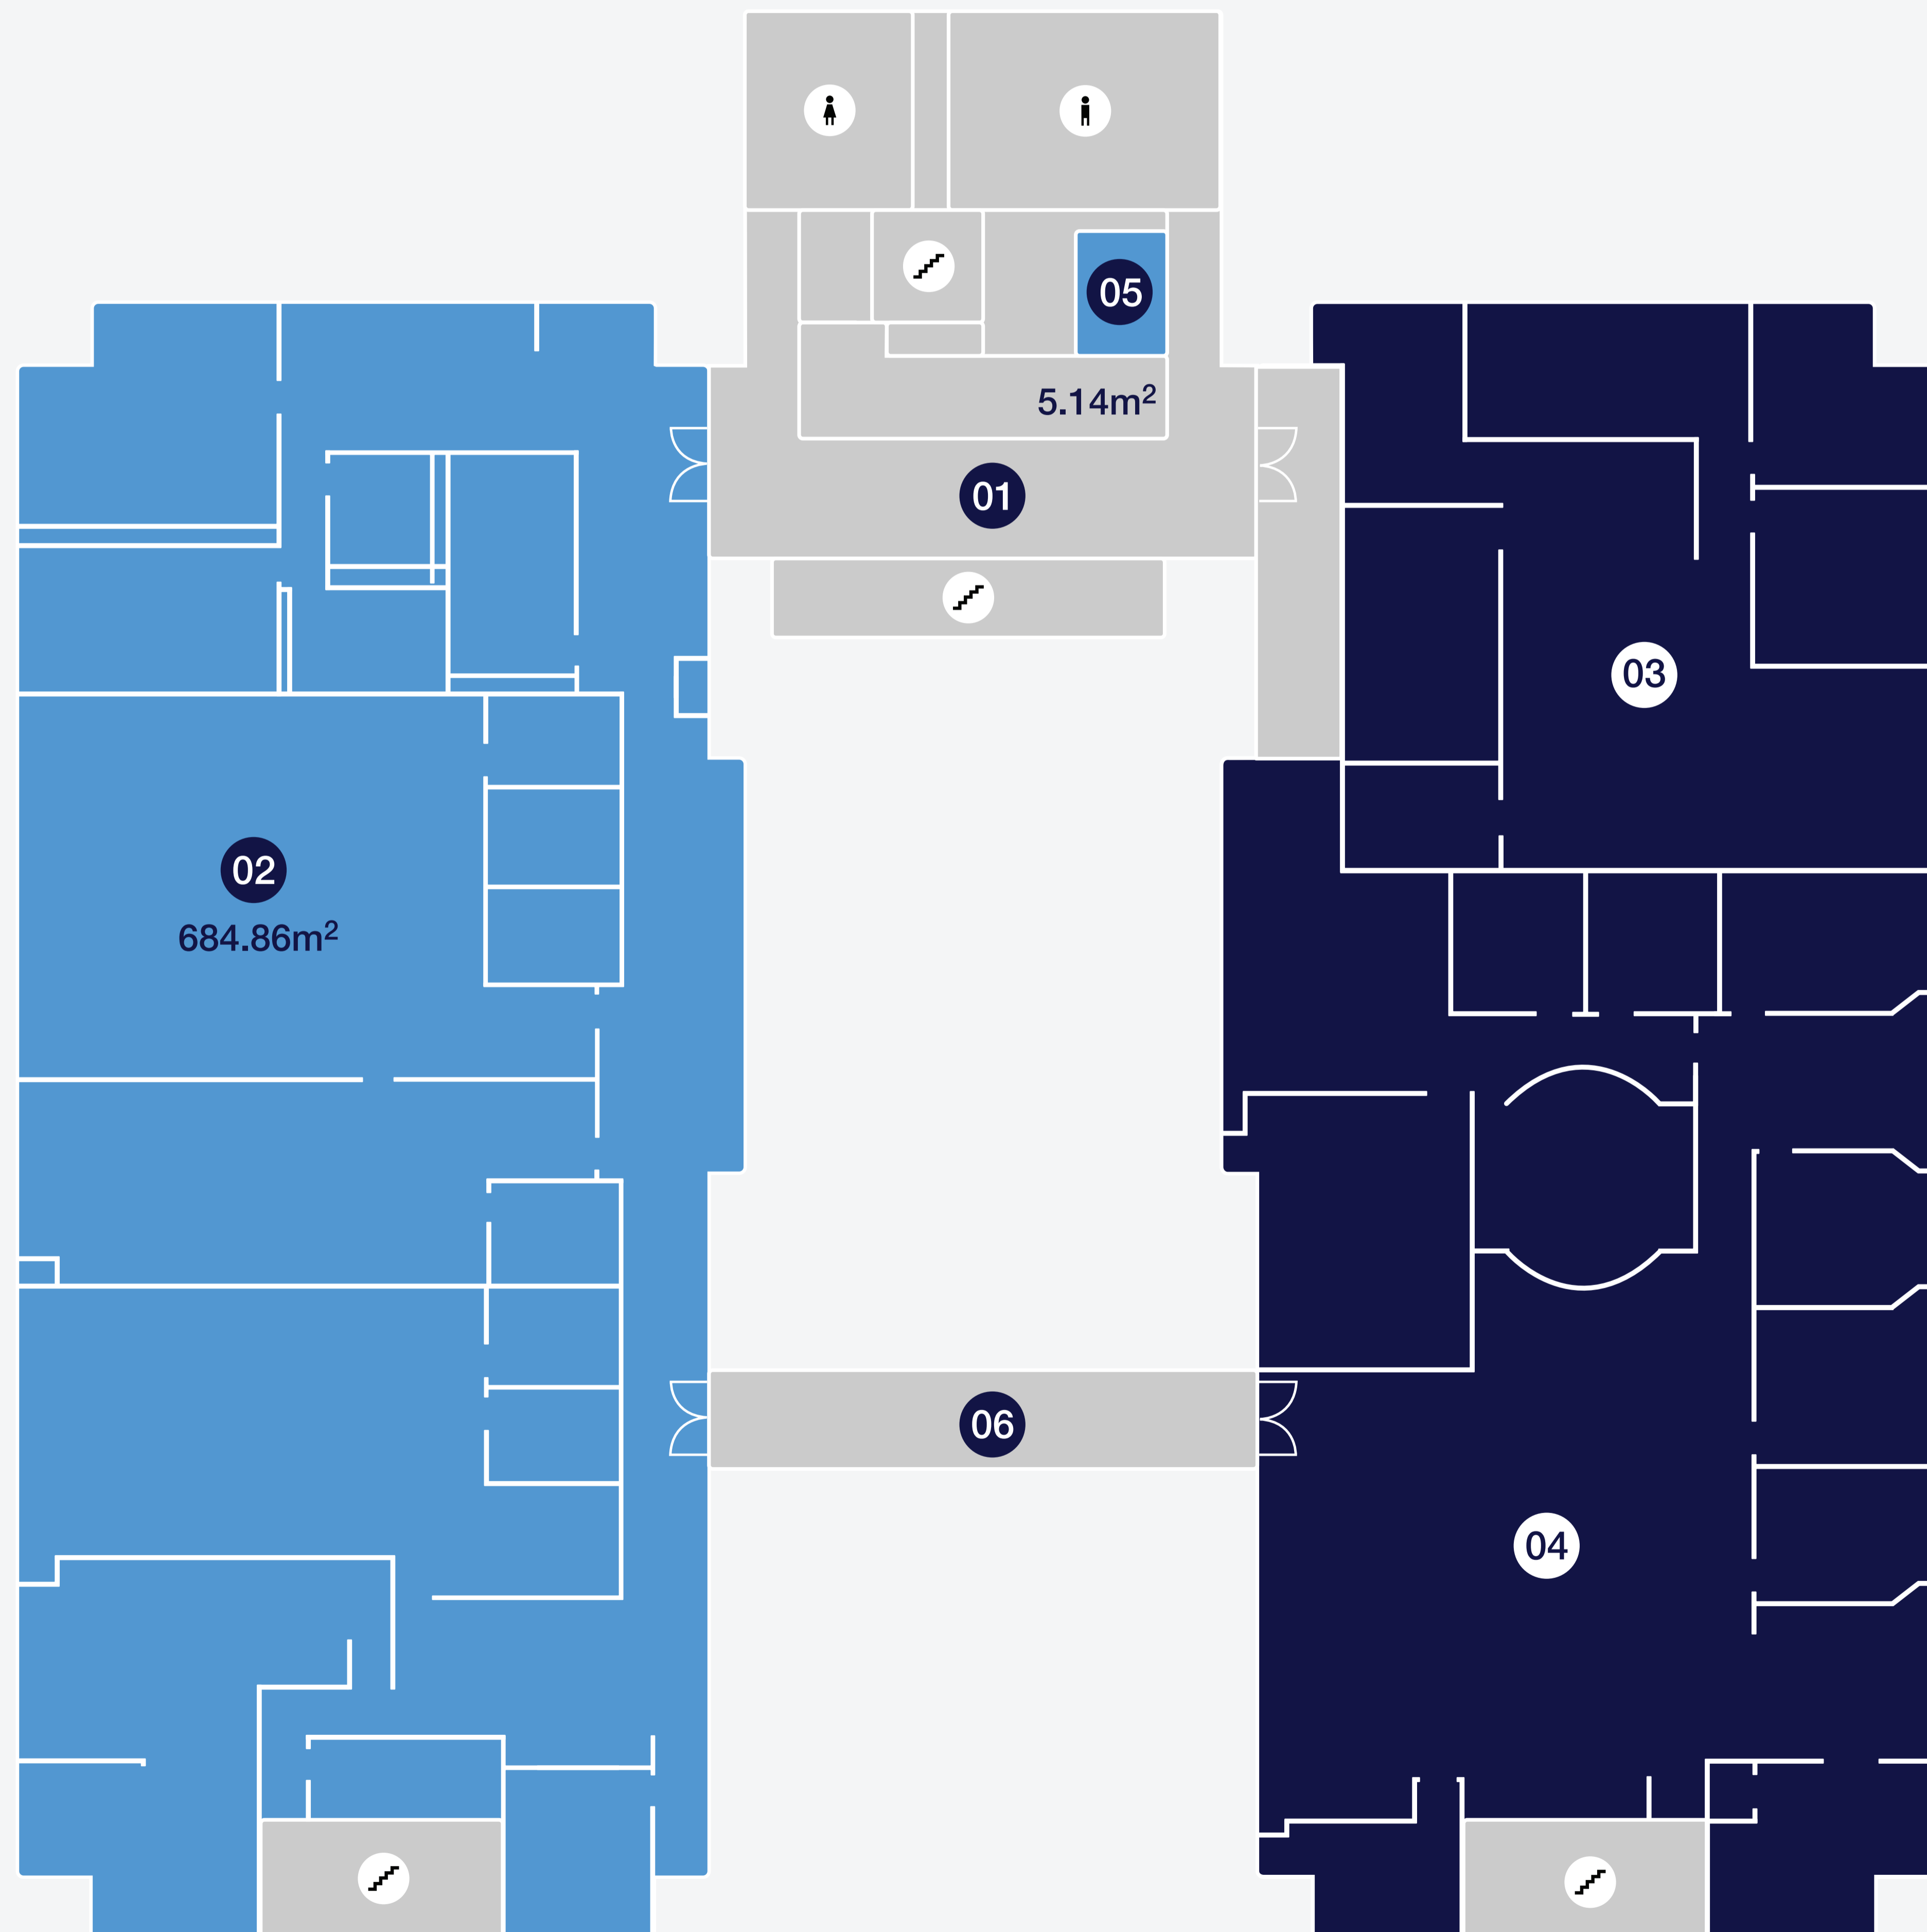

Ground Floor

Key

- 1 Lobby
- 2 Vacant Space
- 3 Vacant Space
- 4 Vacant Space
- 5 Vacant Space
- 6 Vacant Space
- 7 Tenant 4
-  Female Toilets
-  Male Toilets
-  Stairs

First Floor

Key

- ① Lobby
- ② Vacant Space
- ③ Vacant Space
- ④ Vacant Space
- ⑤ Walkway Bridge
- ♀ Female Toilets
- ♂ Male Toilets
- ↕ Stairs

Second Floor

Key

- 1 Lobby
- 2 Tenant 2
- 3 Walkway Bridge
-  Female Toilets
-  Male Toilets
-  Stairs

Third Floor

Key

- 1 Lobby
- 2 Vacant Space
- 3 Tenant 3
- 4 Tenant 4
- 5 Vacant Space
- 6 Walkway Bridge
-  Female Toilets
-  Male Toilets
-  Stairs

Fourth Floor

Key

- 1 Lobby
- 2 Vacant Space
- 3 Vacant Space
- 4 Vacant Space
- 5 Walkway Bridge
- Female Toilets
- Male Toilets
- Stairs

Fifth Floor

Key

- 1 Lobby
- 2 Vacant Space
- 3 Vacant Space
- 4 Vacant Space
- 5 Walkway Bridge
-  Female Toilets
-  Male Toilets
-  Stairs

Sixth Floor

Key

- 1 Lobby
- 2 Tenant 1
-  Female Toilets
-  Male Toilets
-  Stairs