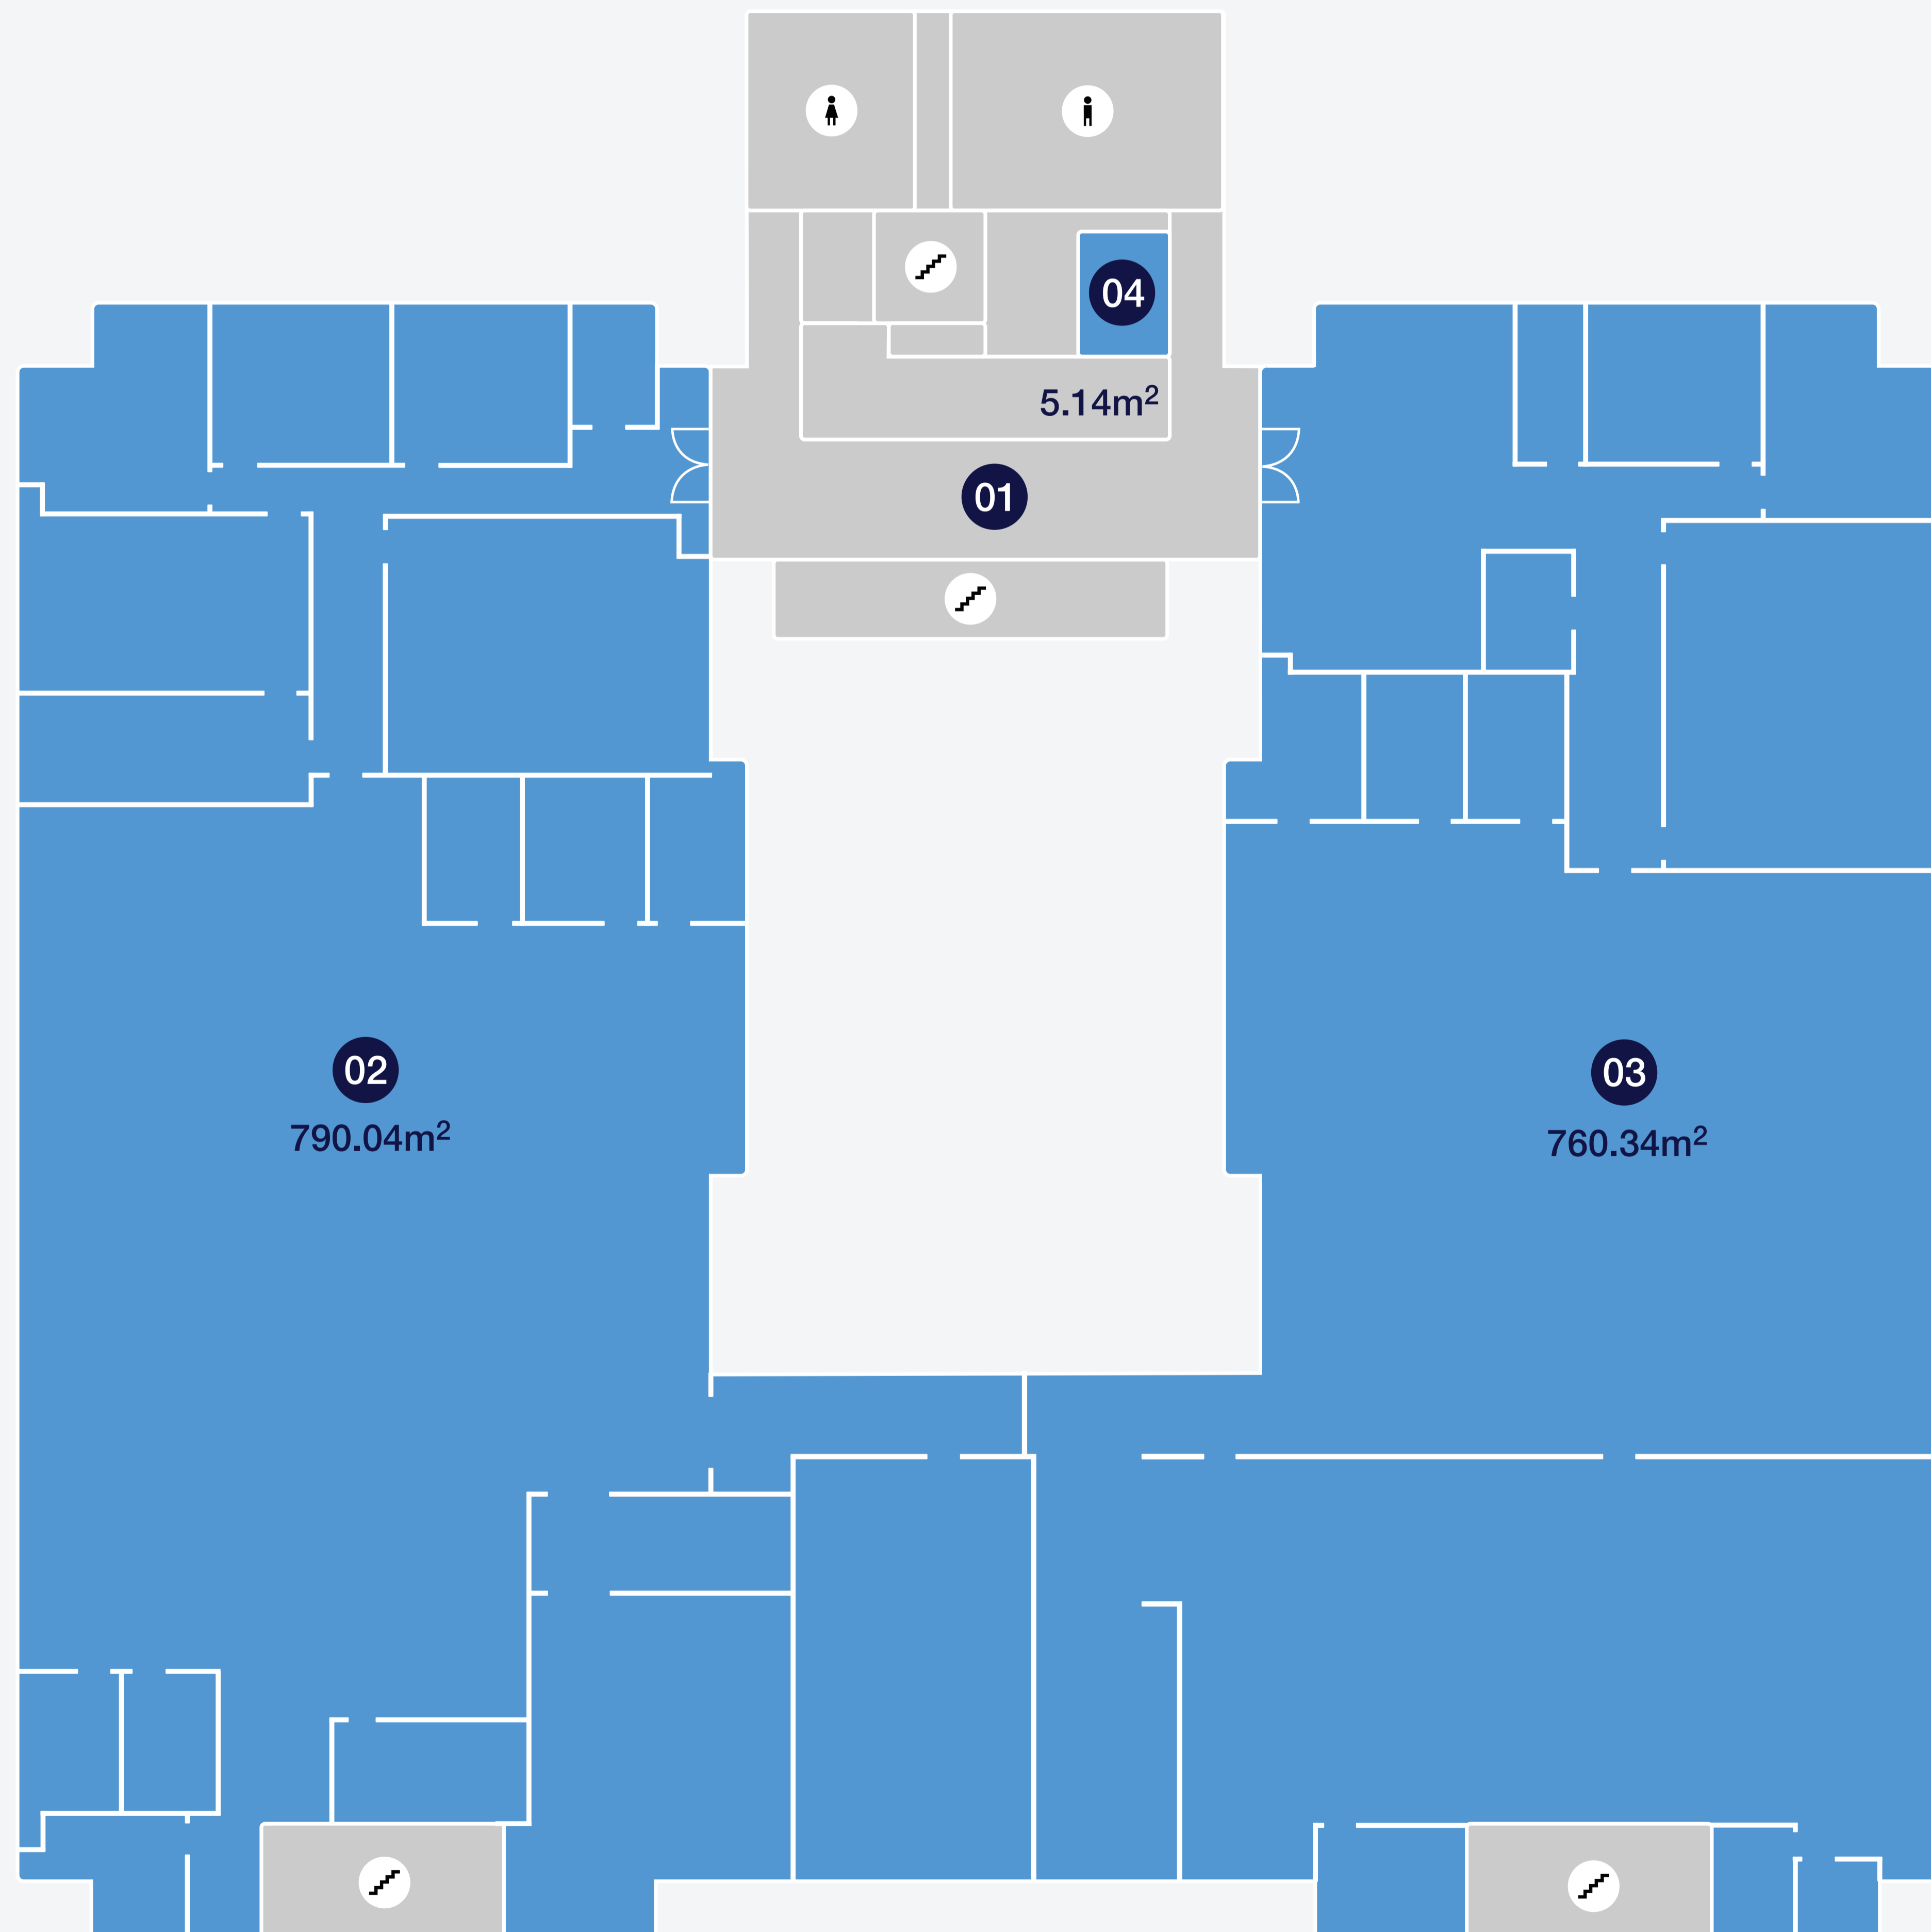

Ground Floor

Key

- 1 Lobby
- 2 Vacant Space
- 3 Vacant Space
- 4 Vacant Space
- 5 Vacant Space
- 6 Vacant Space
- 7 Tenant 4
-  Female Toilets
-  Male Toilets
-  Stairs

First Floor

Key

- ① Lobby
- ② Vacant Space
- ③ Vacant Space
- ④ Vacant Space
- ⑤ Walkway Bridge
- ♀ Female Toilets
- ♂ Male Toilets
- ↕ Stairs

Second Floor

Key

- 1 Lobby
- 2 Tenant 2
- 3 Walkway Bridge
-  Female Toilets
-  Male Toilets
-  Stairs

Third Floor

Key

- 1 Lobby
- 2 Vacant Space
- 3 Tenant 3
- 4 Tenant 4
- 5 Vacant Space
- 6 Walkway Bridge
-  Female Toilets
-  Male Toilets
-  Stairs

Fourth Floor

Key

- 1 Lobby
- 2 Vacant Space
- 3 Vacant Space
- 4 Vacant Space
- 5 Walkway Bridge
- Female Toilets
- Male Toilets
- Stairs

Fifth Floor

Key

- 1 Lobby
- 2 Vacant Space
- 3 Vacant Space
- 4 Vacant Space
- 5 Walkway Bridge
-  Female Toilets
-  Male Toilets
-  Stairs

Sixth Floor

Key

- 1 Lobby
- 2 Tenant 1
-  Female Toilets
-  Male Toilets
-  Stairs