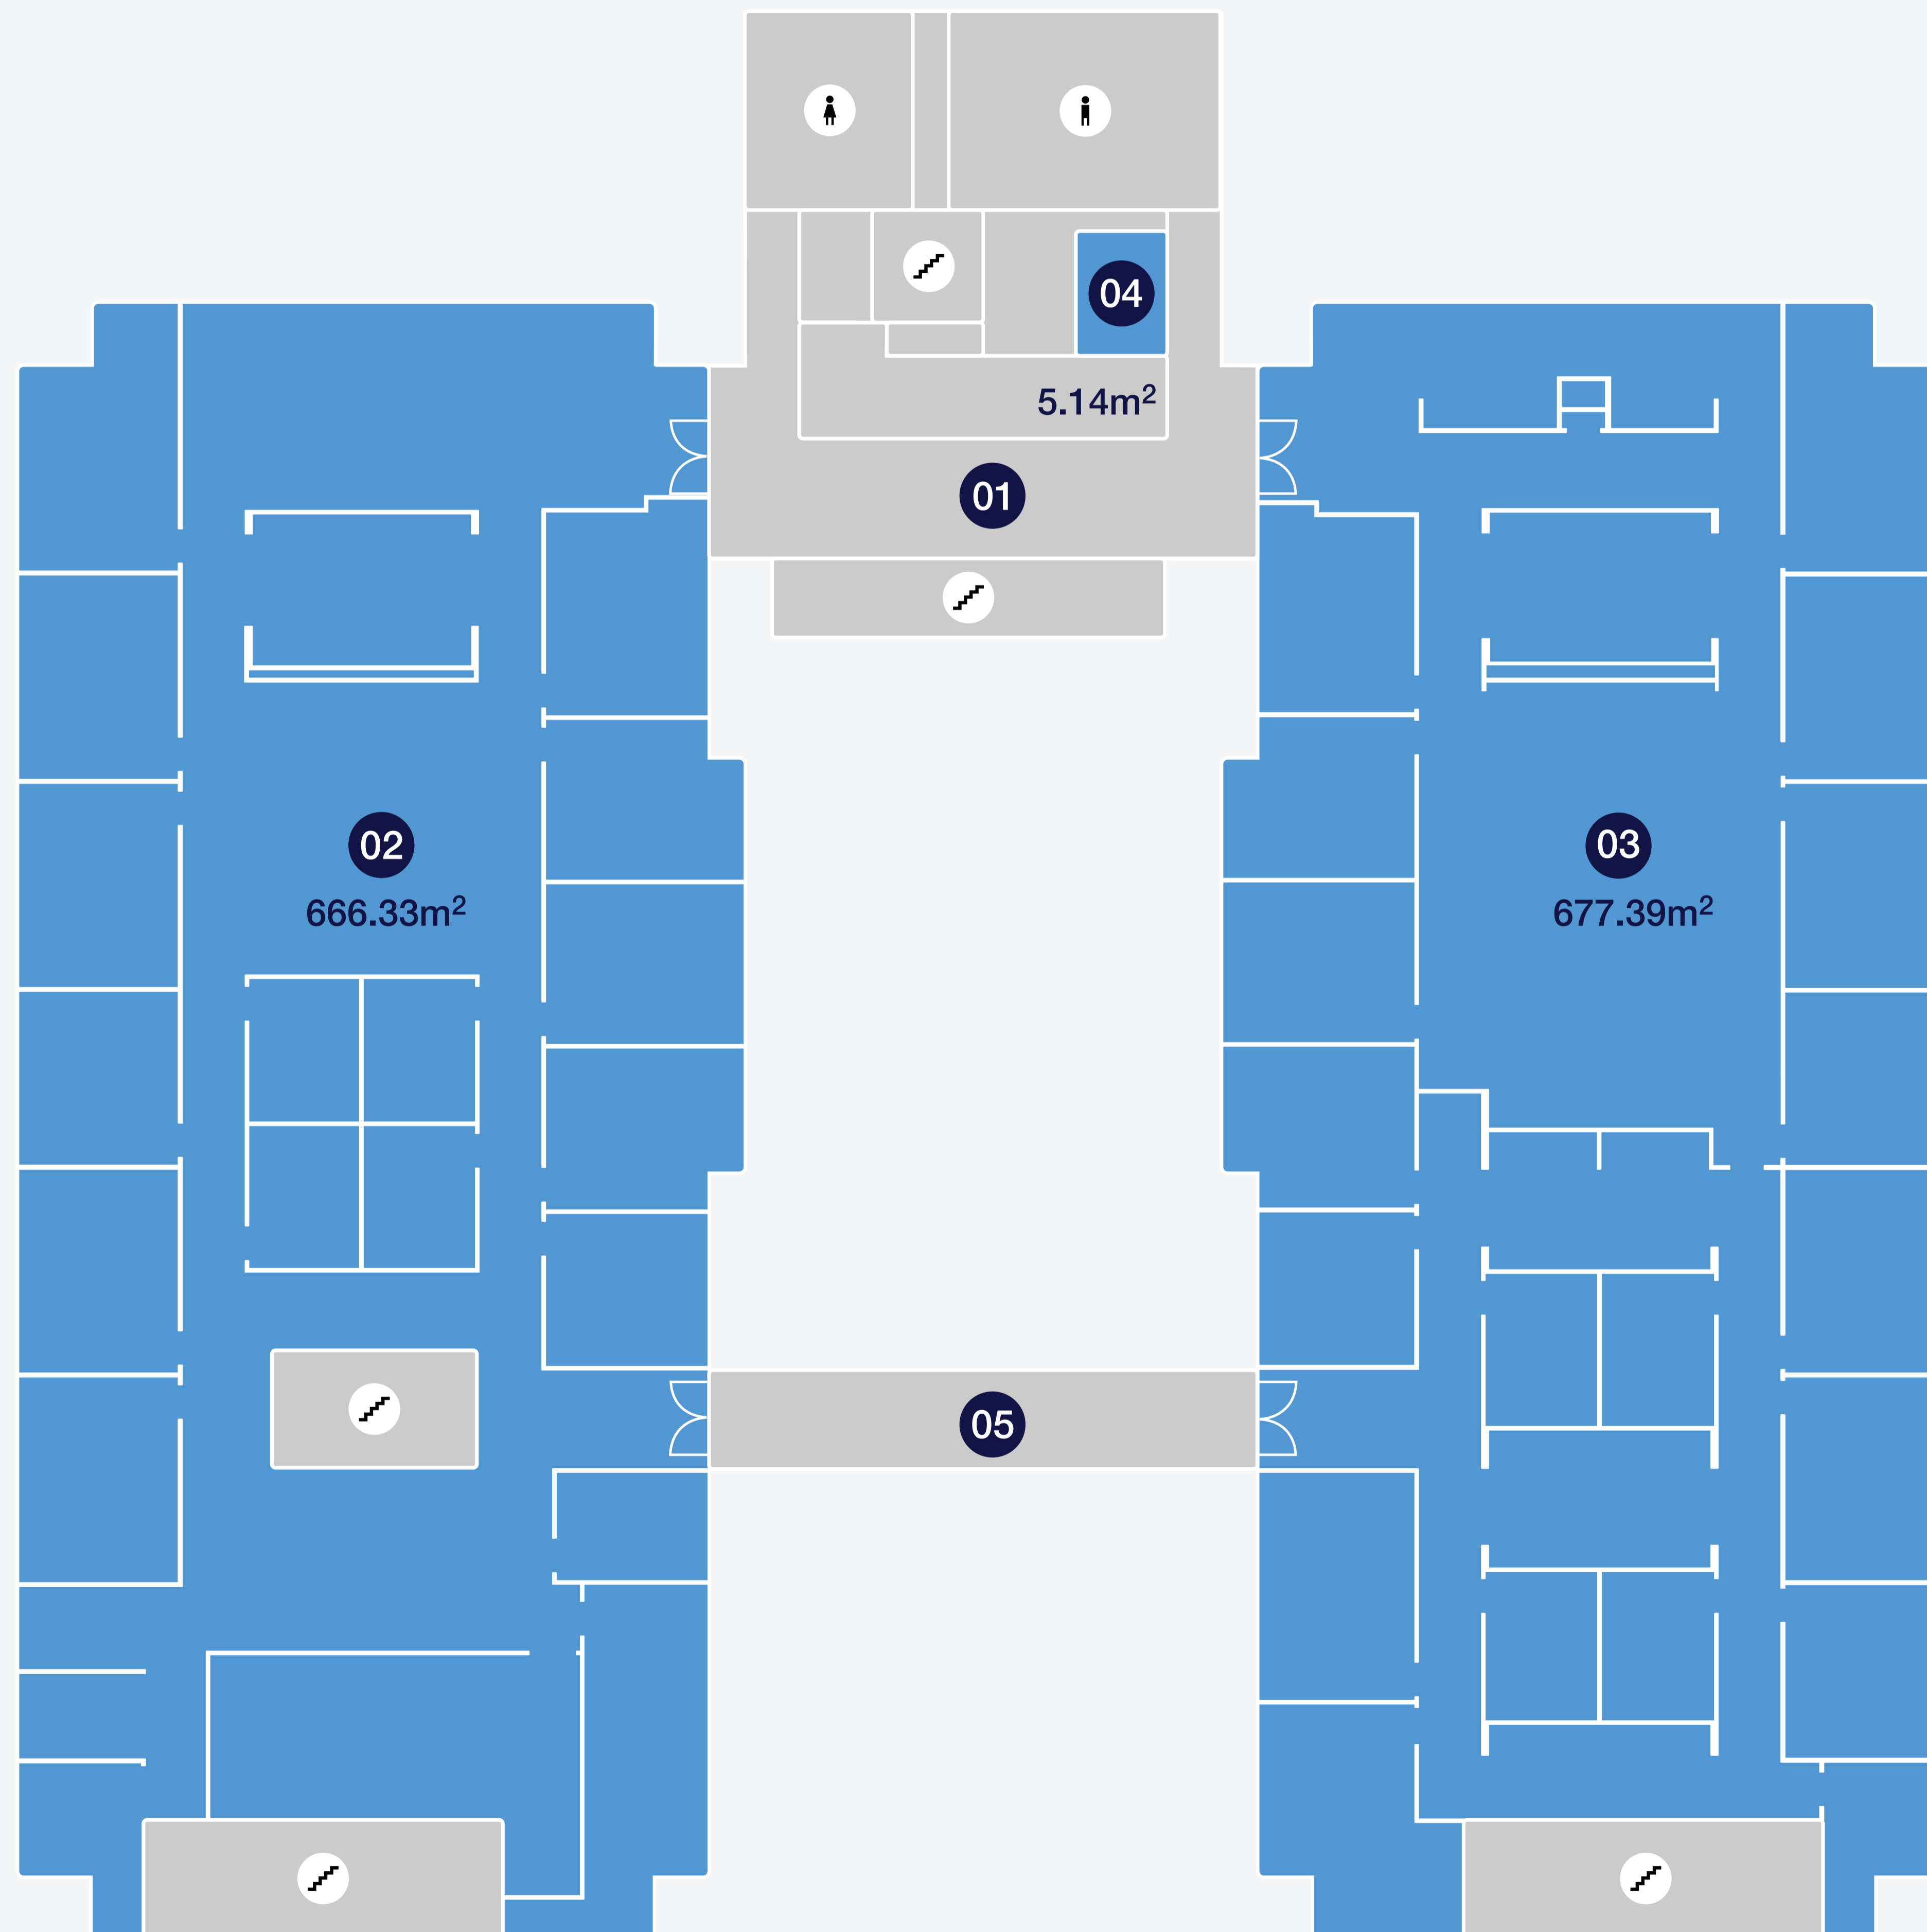

Ground Floor

Key

- 1 Lobby
- 2 Vacant Space
- 3 Vacant Space
- 4 Vacant Space
- 5 Vacant Space
- 6 Vacant Space
- 7 Tenant 4
-  Female Toilets
-  Male Toilets
-  Stairs

First Floor

Key

- ① Lobby
- ② Vacant Space
- ③ Vacant Space
- ④ Vacant Space
- ⑤ Walkway Bridge
- ♀ Female Toilets
- ♂ Male Toilets
- ↕ Stairs

Second Floor

Key

- 1 Lobby
- 2 Tenant 2
- 3 Walkway Bridge
-  Female Toilets
-  Male Toilets
-  Stairs

Third Floor

Key

- 1 Lobby
- 2 Vacant Space
- 3 Tenant 3
- 4 Tenant 4
- 5 Vacant Space
- 6 Walkway Bridge
-  Female Toilets
-  Male Toilets
-  Stairs

Fourth Floor

Key

- 1 Lobby
- 2 Vacant Space
- 3 Vacant Space
- 4 Vacant Space
- 5 Walkway Bridge
- Female Toilets
- Male Toilets
- Stairs

Fifth Floor

Key

- 1 Lobby
- 2 Vacant Space
- 3 Vacant Space
- 4 Vacant Space
- 5 Walkway Bridge
-  Female Toilets
-  Male Toilets
-  Stairs

Sixth Floor

Key

- 1 Lobby
- 2 Tenant 1
-  Female Toilets
-  Male Toilets
-  Stairs