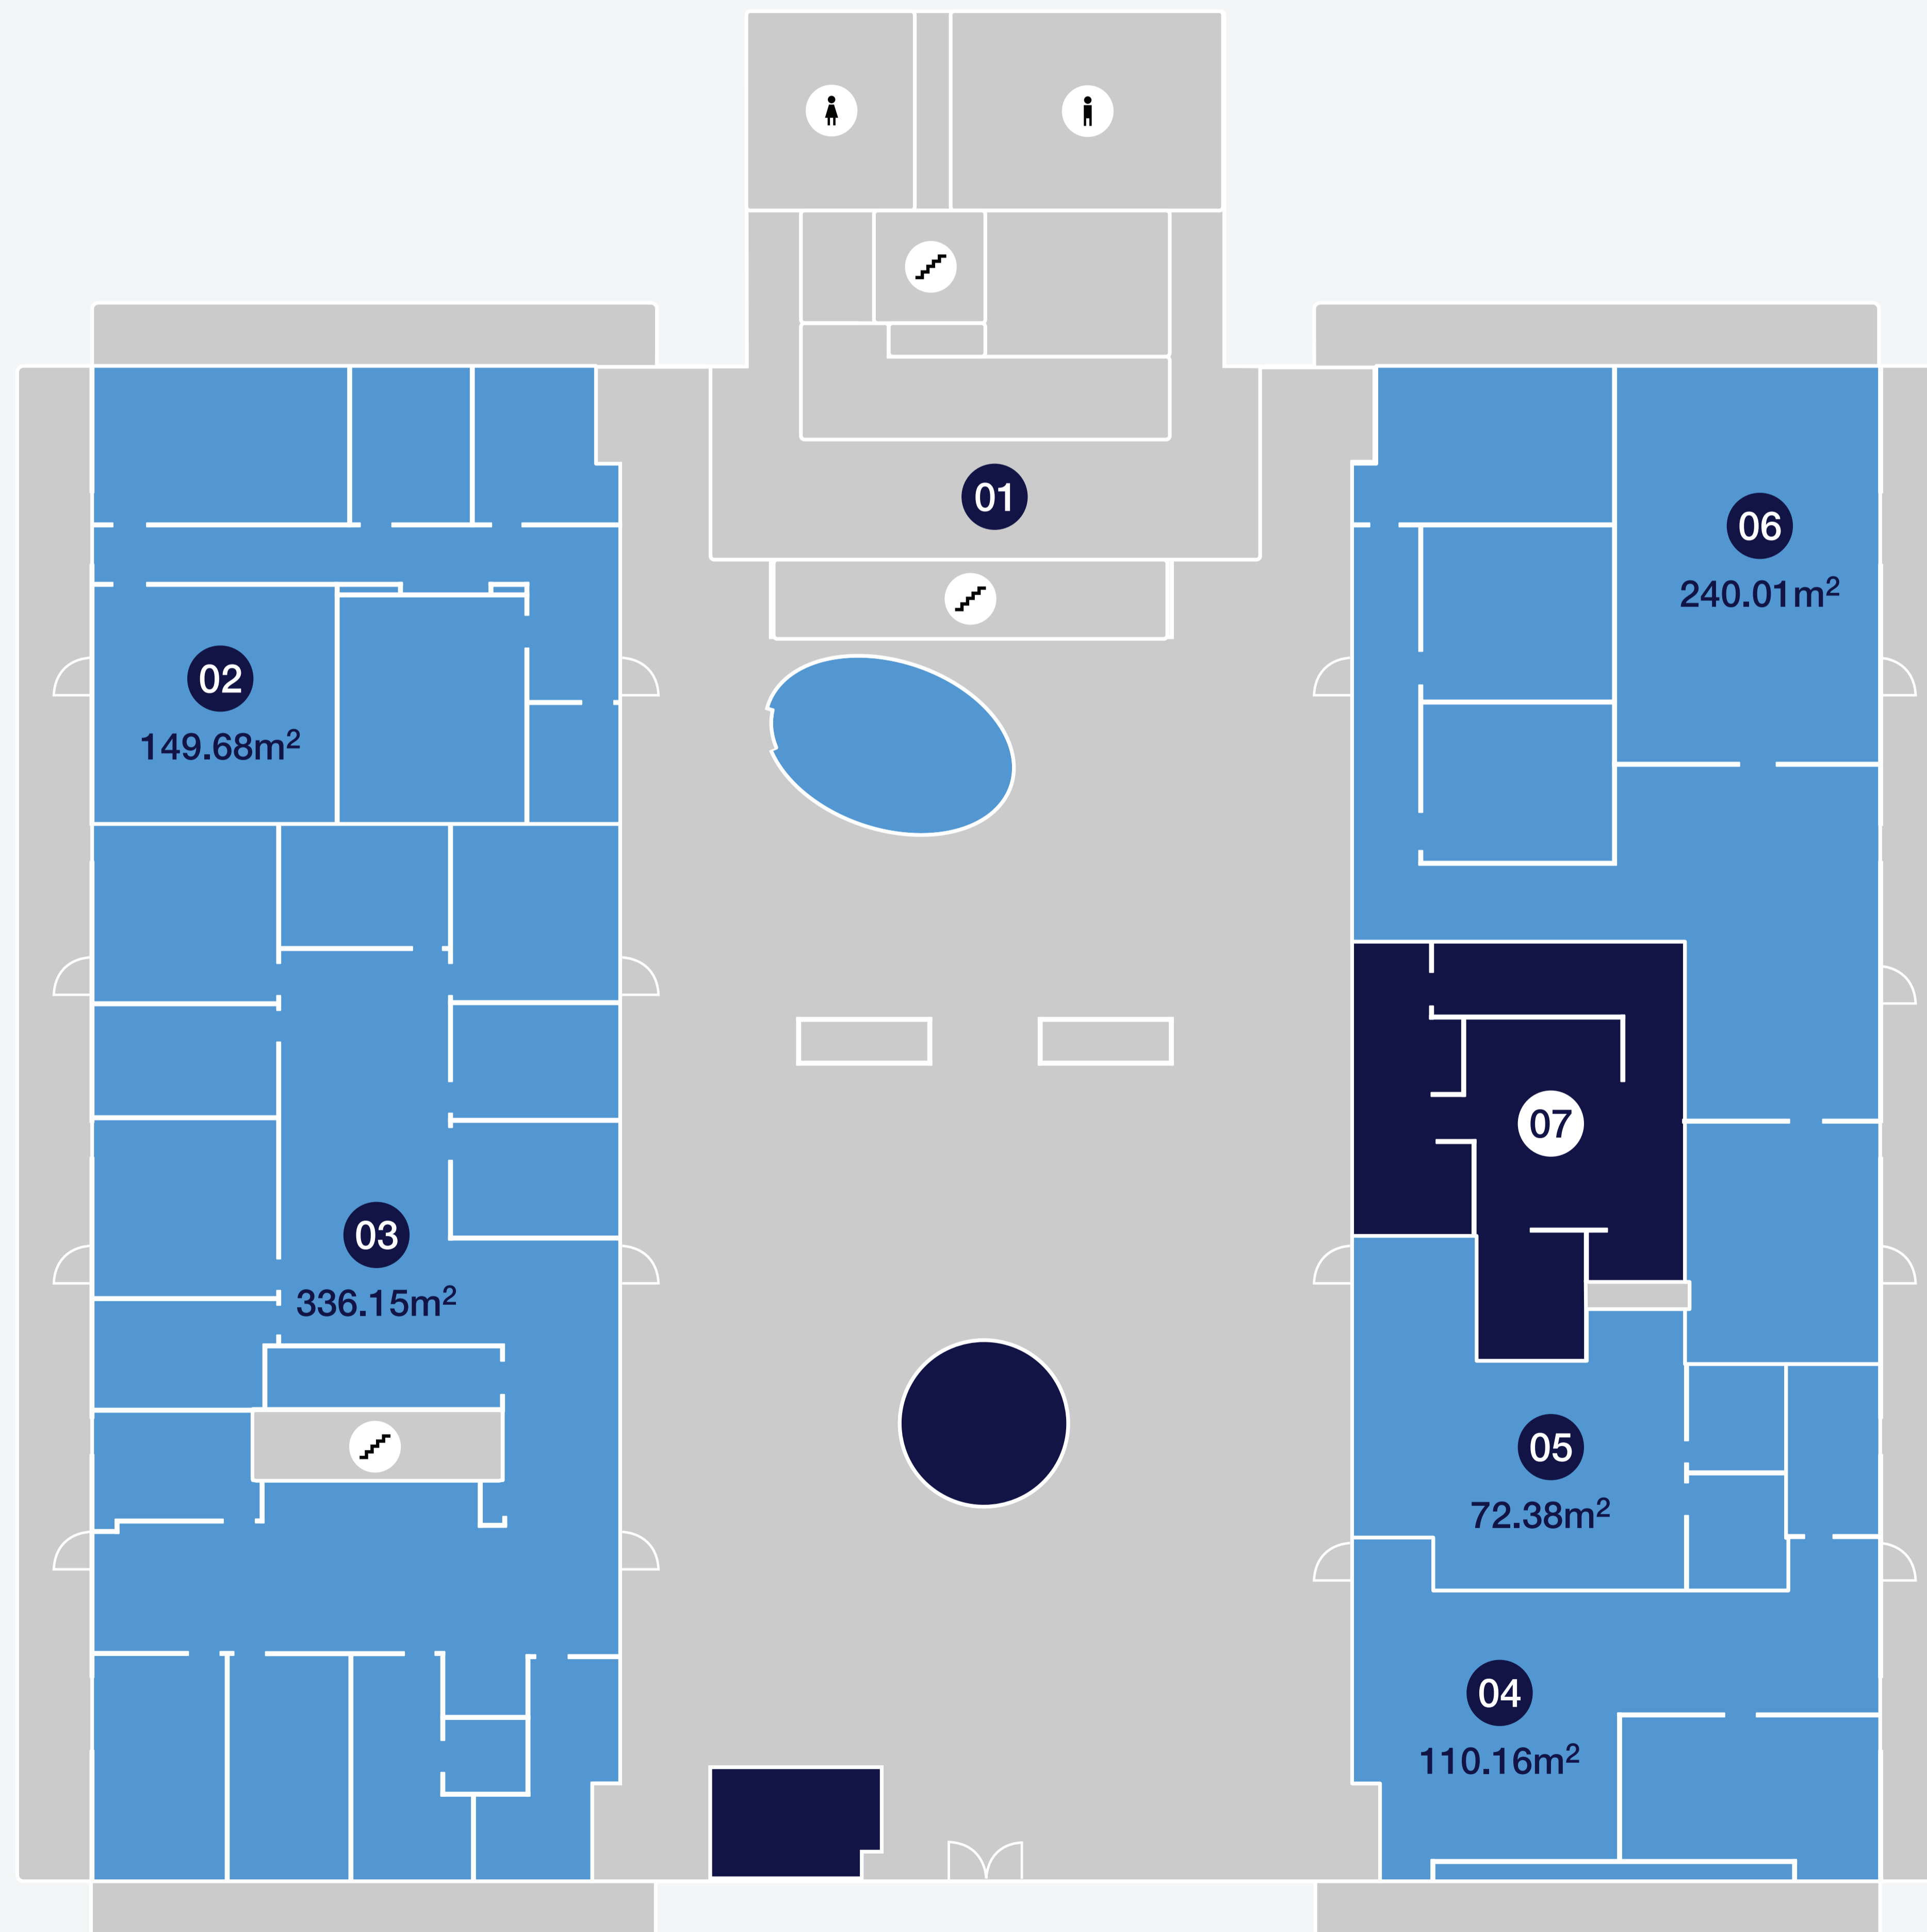

Ground Floor

Key

- 1 Lobby
- 2 Vacant Space
- 3 Vacant Space
- 4 Vacant Space
- 5 Vacant Space
- 6 Vacant Space
- 7 Tenant 4
-  Female Toilets
-  Male Toilets
-  Stairs

First Floor

Key

- ① Lobby
- ② Vacant Space
- ③ Vacant Space
- ④ Vacant Space
- ⑤ Walkway Bridge
- ♀ Female Toilets
- ♂ Male Toilets
- ↕ Stairs

Second Floor

Key

- 1 Lobby
- 2 Tenant 2
- 3 Walkway Bridge
-  Female Toilets
-  Male Toilets
-  Stairs

Third Floor

Key

- 1 Lobby
- 2 Vacant Space
- 3 Tenant 3
- 4 Tenant 4
- 5 Vacant Space
- 6 Walkway Bridge
-  Female Toilets
-  Male Toilets
-  Stairs

Fourth Floor

Key

- 1 Lobby
- 2 Vacant Space
- 3 Vacant Space
- 4 Vacant Space
- 5 Walkway Bridge
- Female Toilets
- Male Toilets
- Stairs

Fifth Floor

Key

- 1 Lobby
- 2 Vacant Space
- 3 Vacant Space
- 4 Vacant Space
- 5 Walkway Bridge
-  Female Toilets
-  Male Toilets
-  Stairs

Sixth Floor

Key

- 1 Lobby
- 2 Tenant 1
-  Female Toilets
-  Male Toilets
-  Stairs