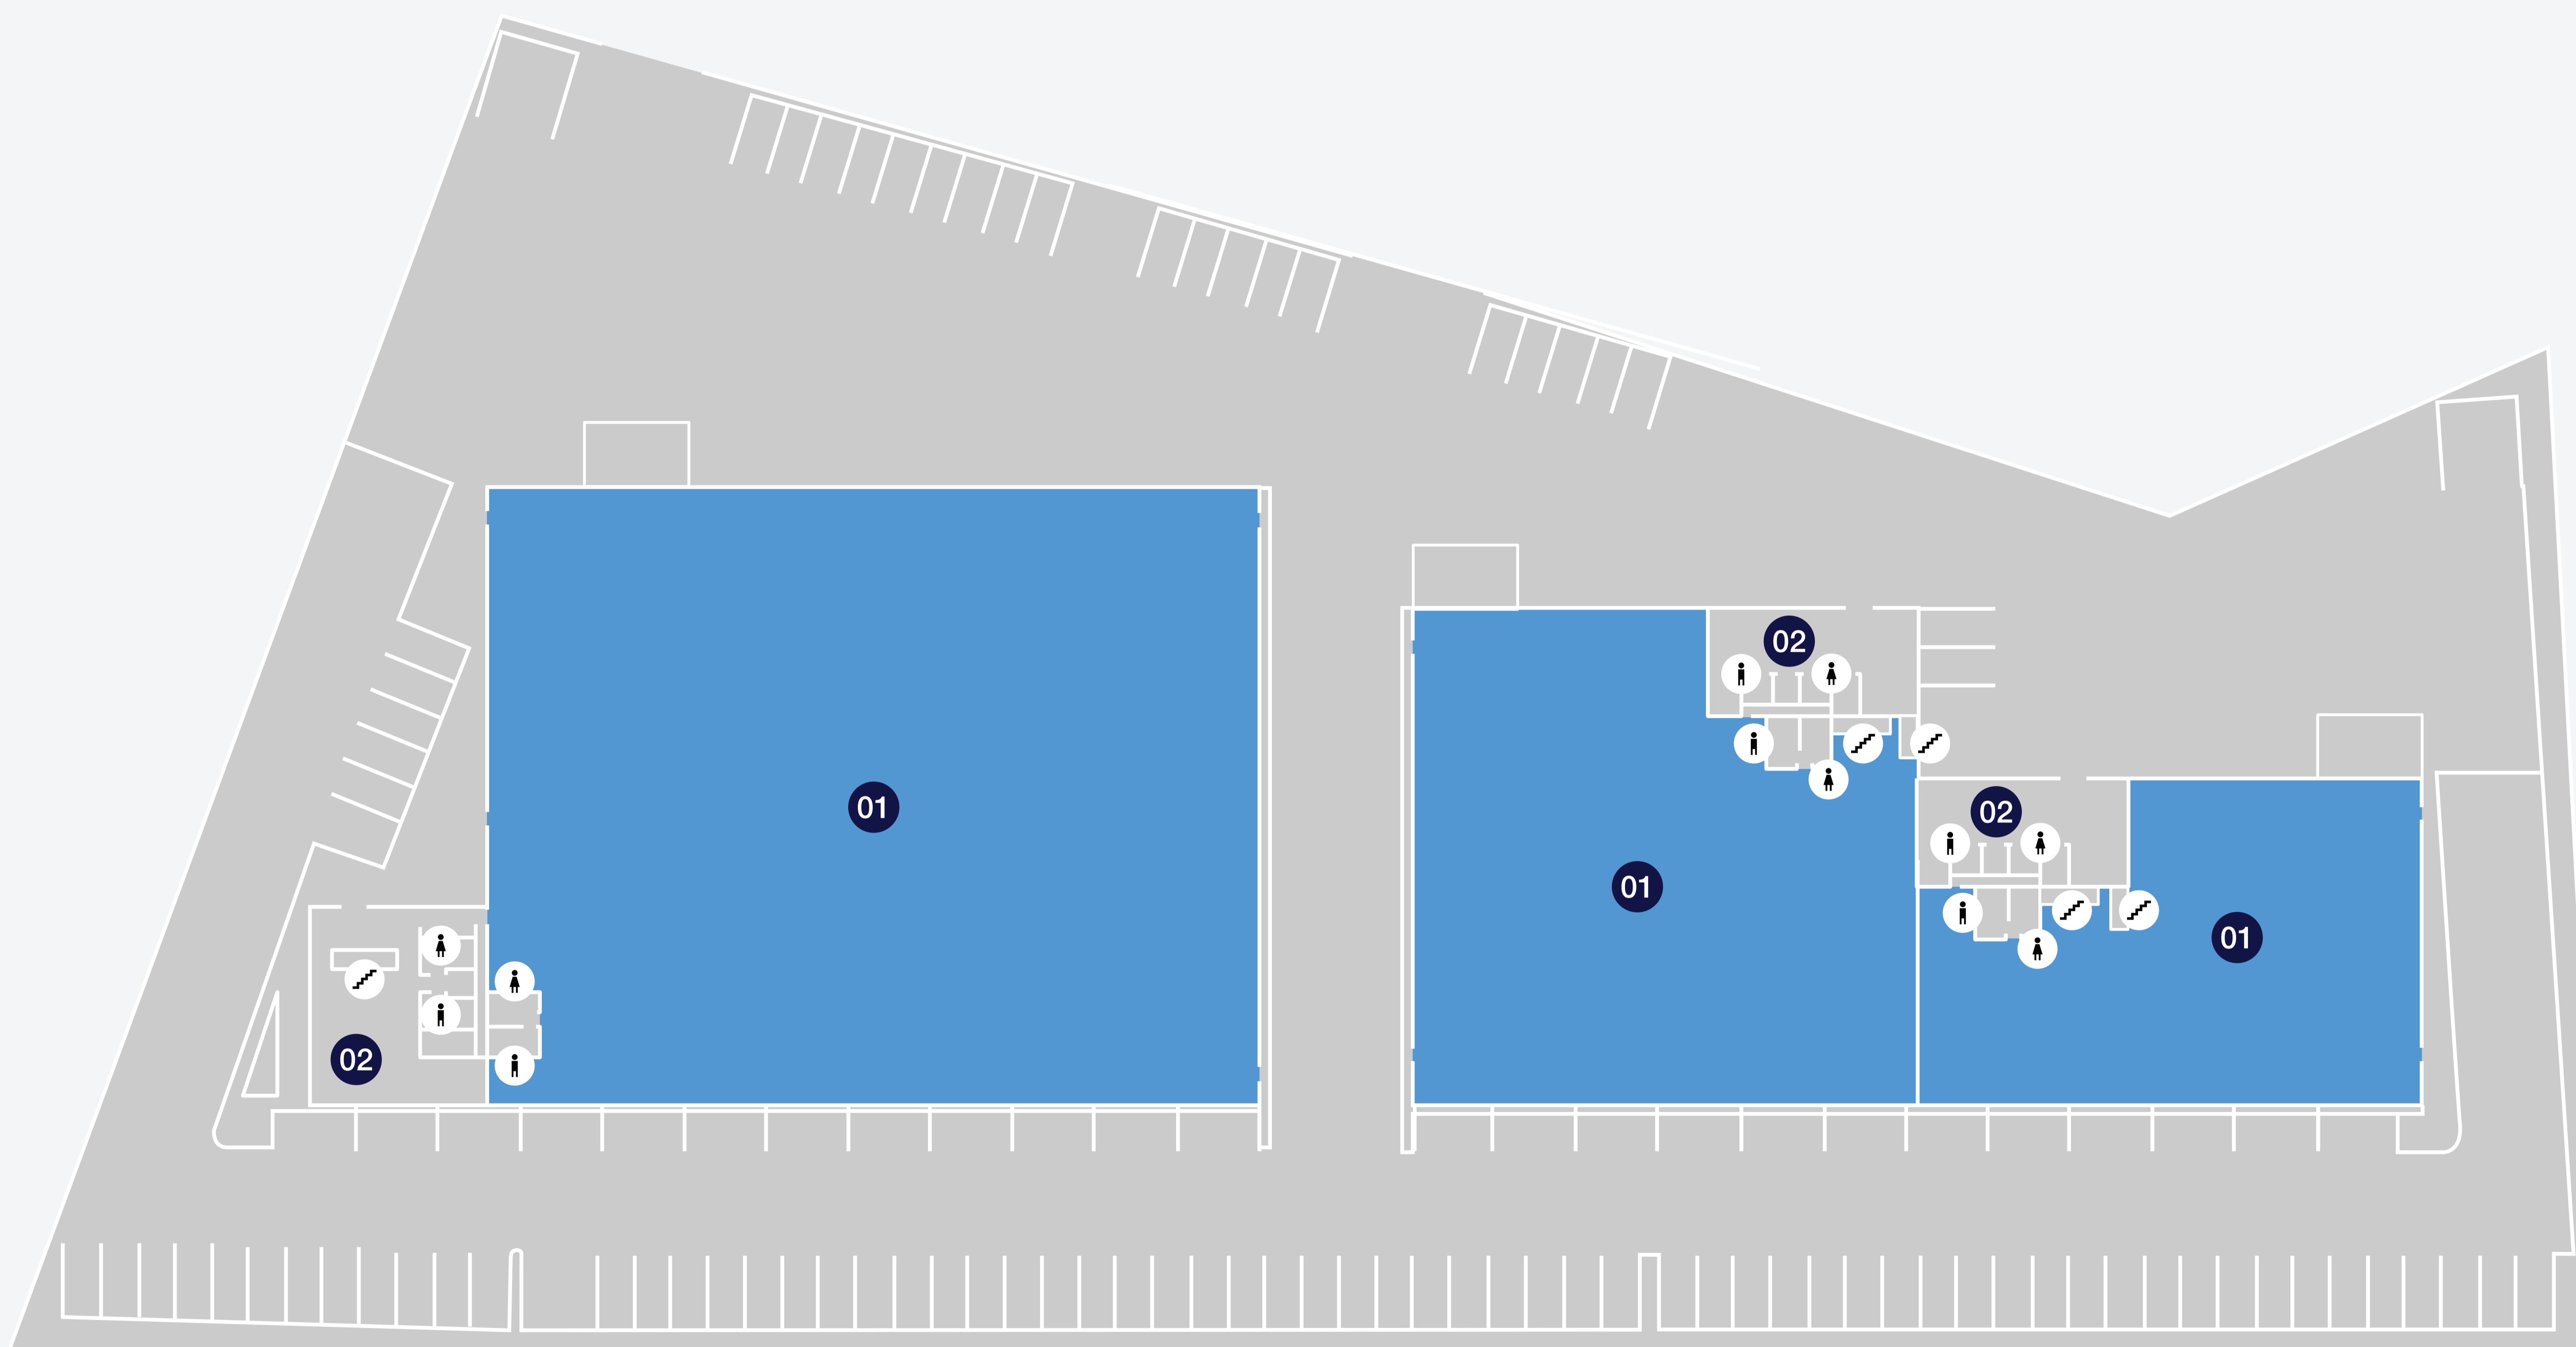

Site Plan

Key

-  Warehouse area
-  Office
-  Female Toilets
-  Male Toiles
-  Stairs

Warehouse 3,844m²

Office 1,889m²

Warehouse & Office 5,733m²
