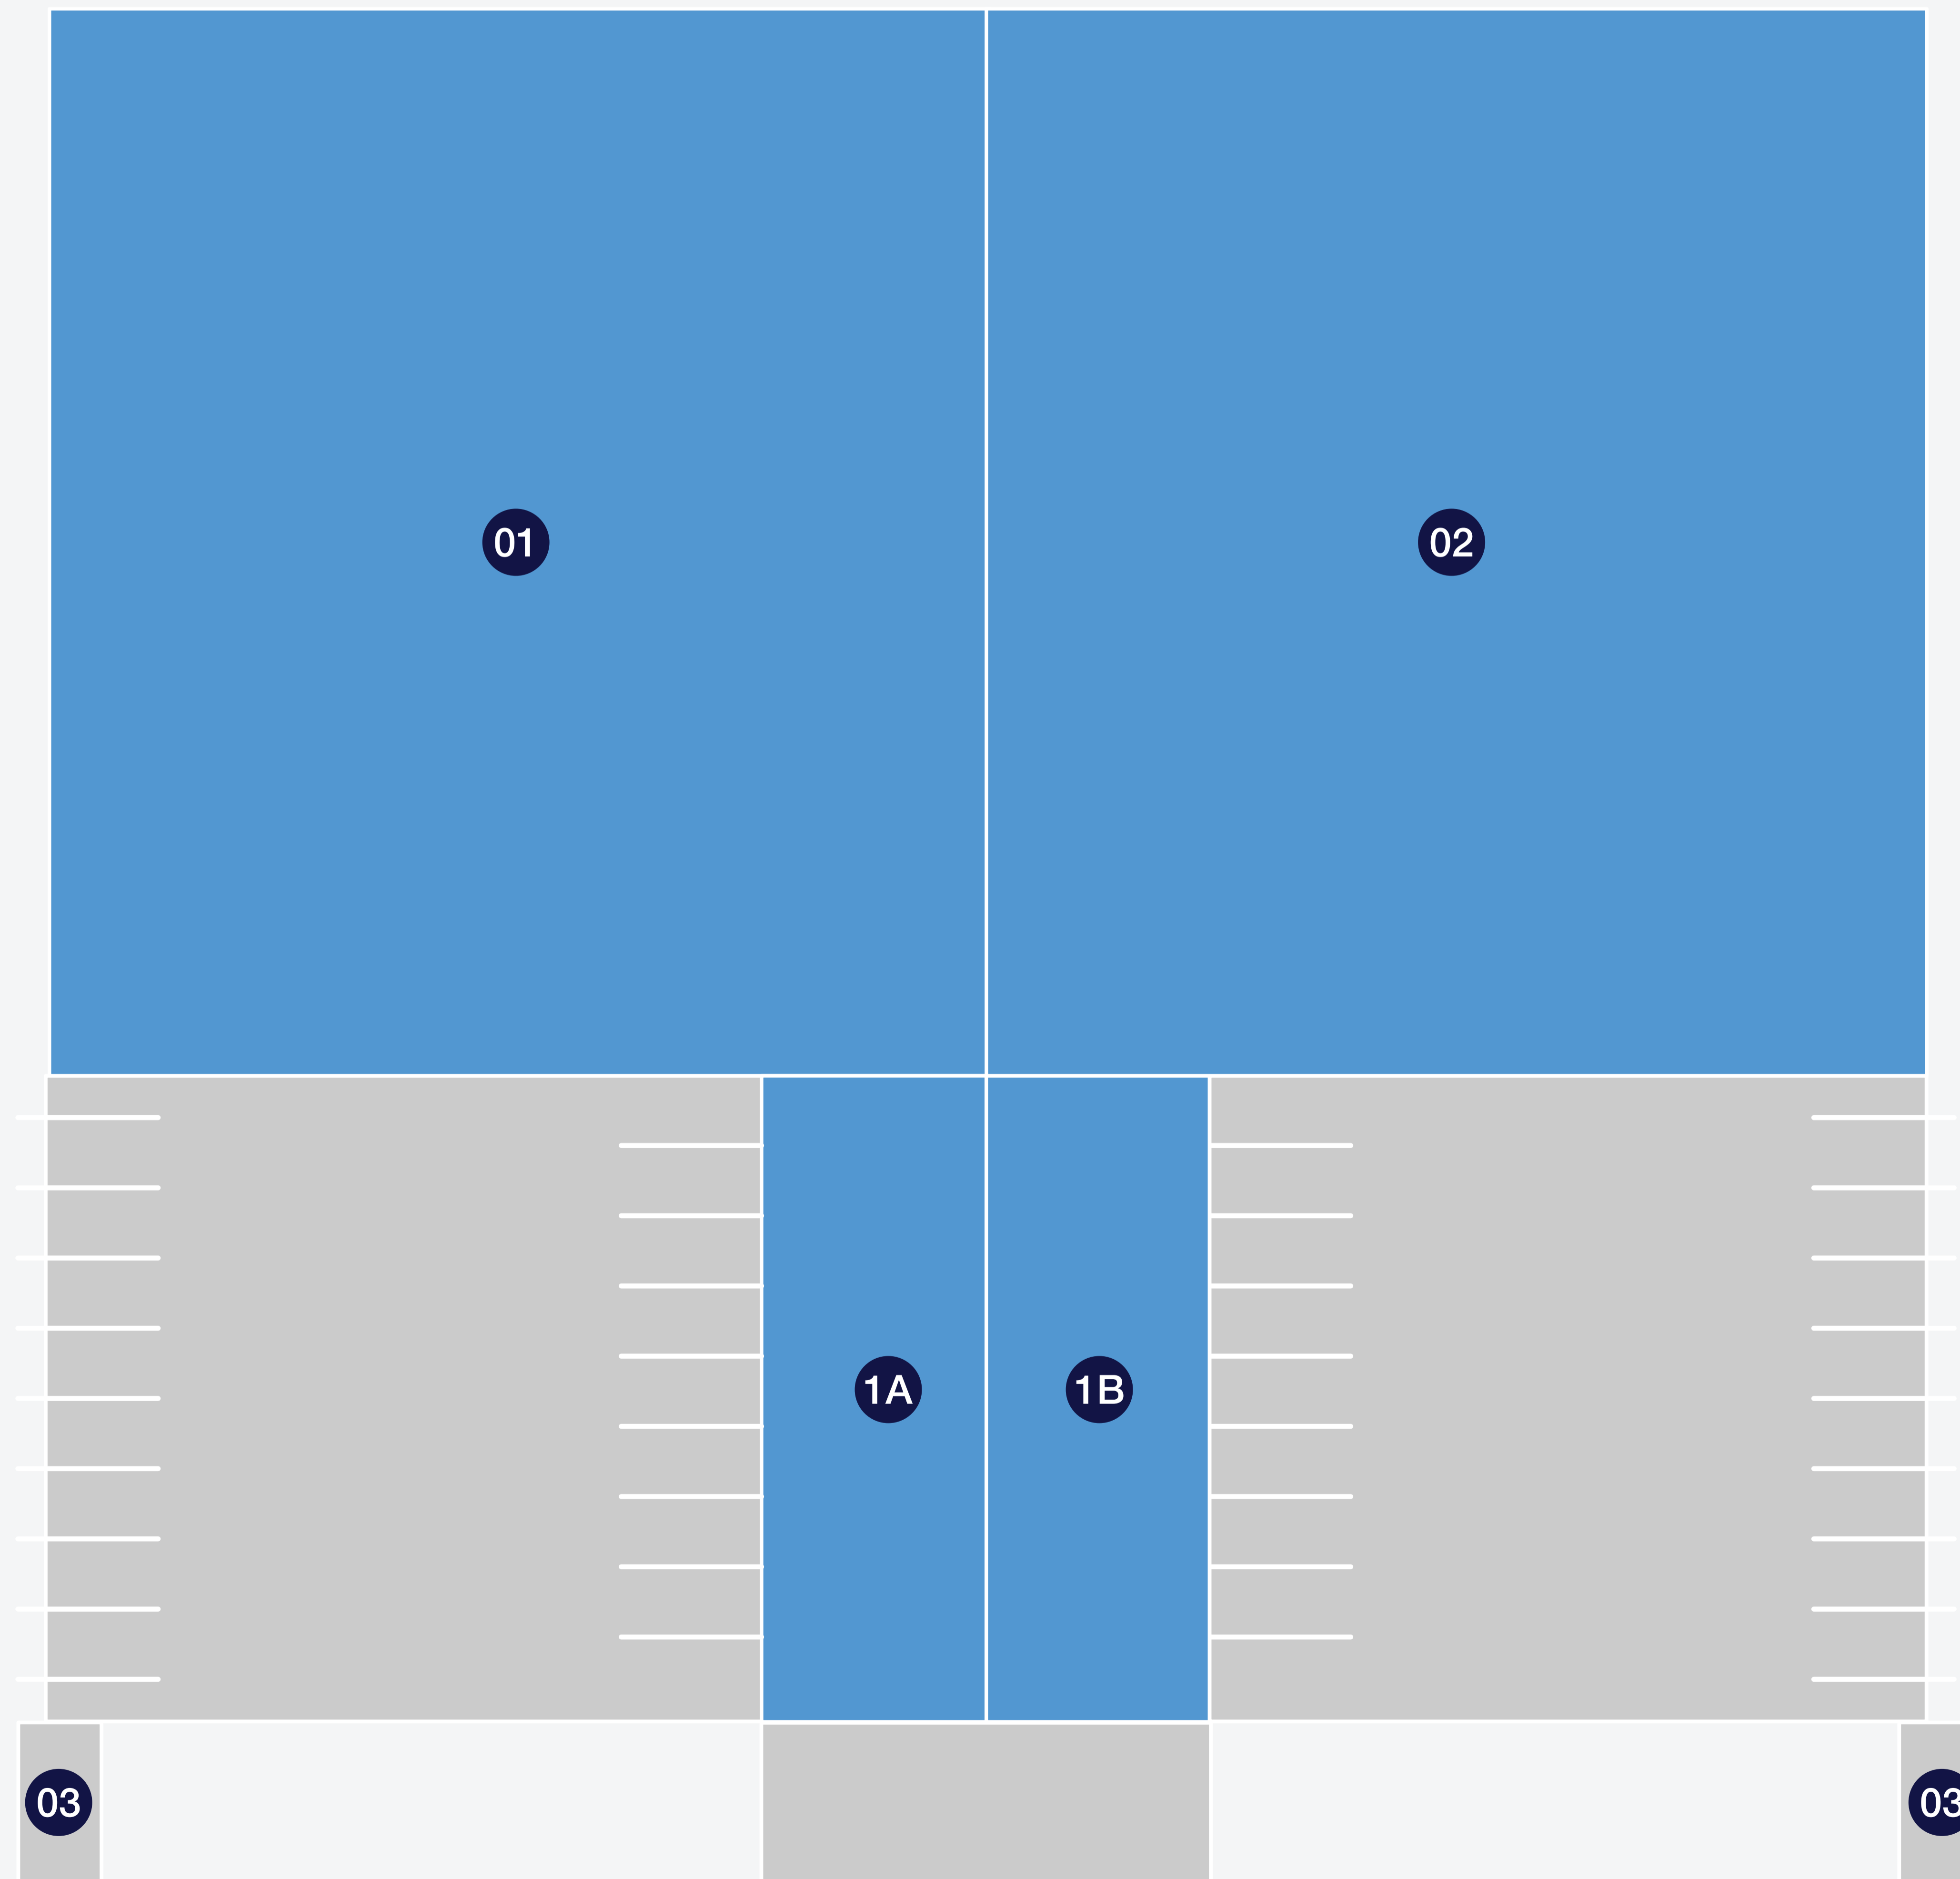

## Site Plan

### Key

- ① Warehouse 1
- ①A Office 1A
- ② Warehouse 2
- ②A Office 2A
- ③ Refuse Yard

Warehouse 1	1,324m <sup>2</sup>
Office 1A	368m <sup>2</sup>
Warehouse 2	1,324m <sup>2</sup>
Office 2B	368m <sup>2</sup>
<hr/>	
Warehouse & Office	3,384m <sup>2</sup>
<hr/>	