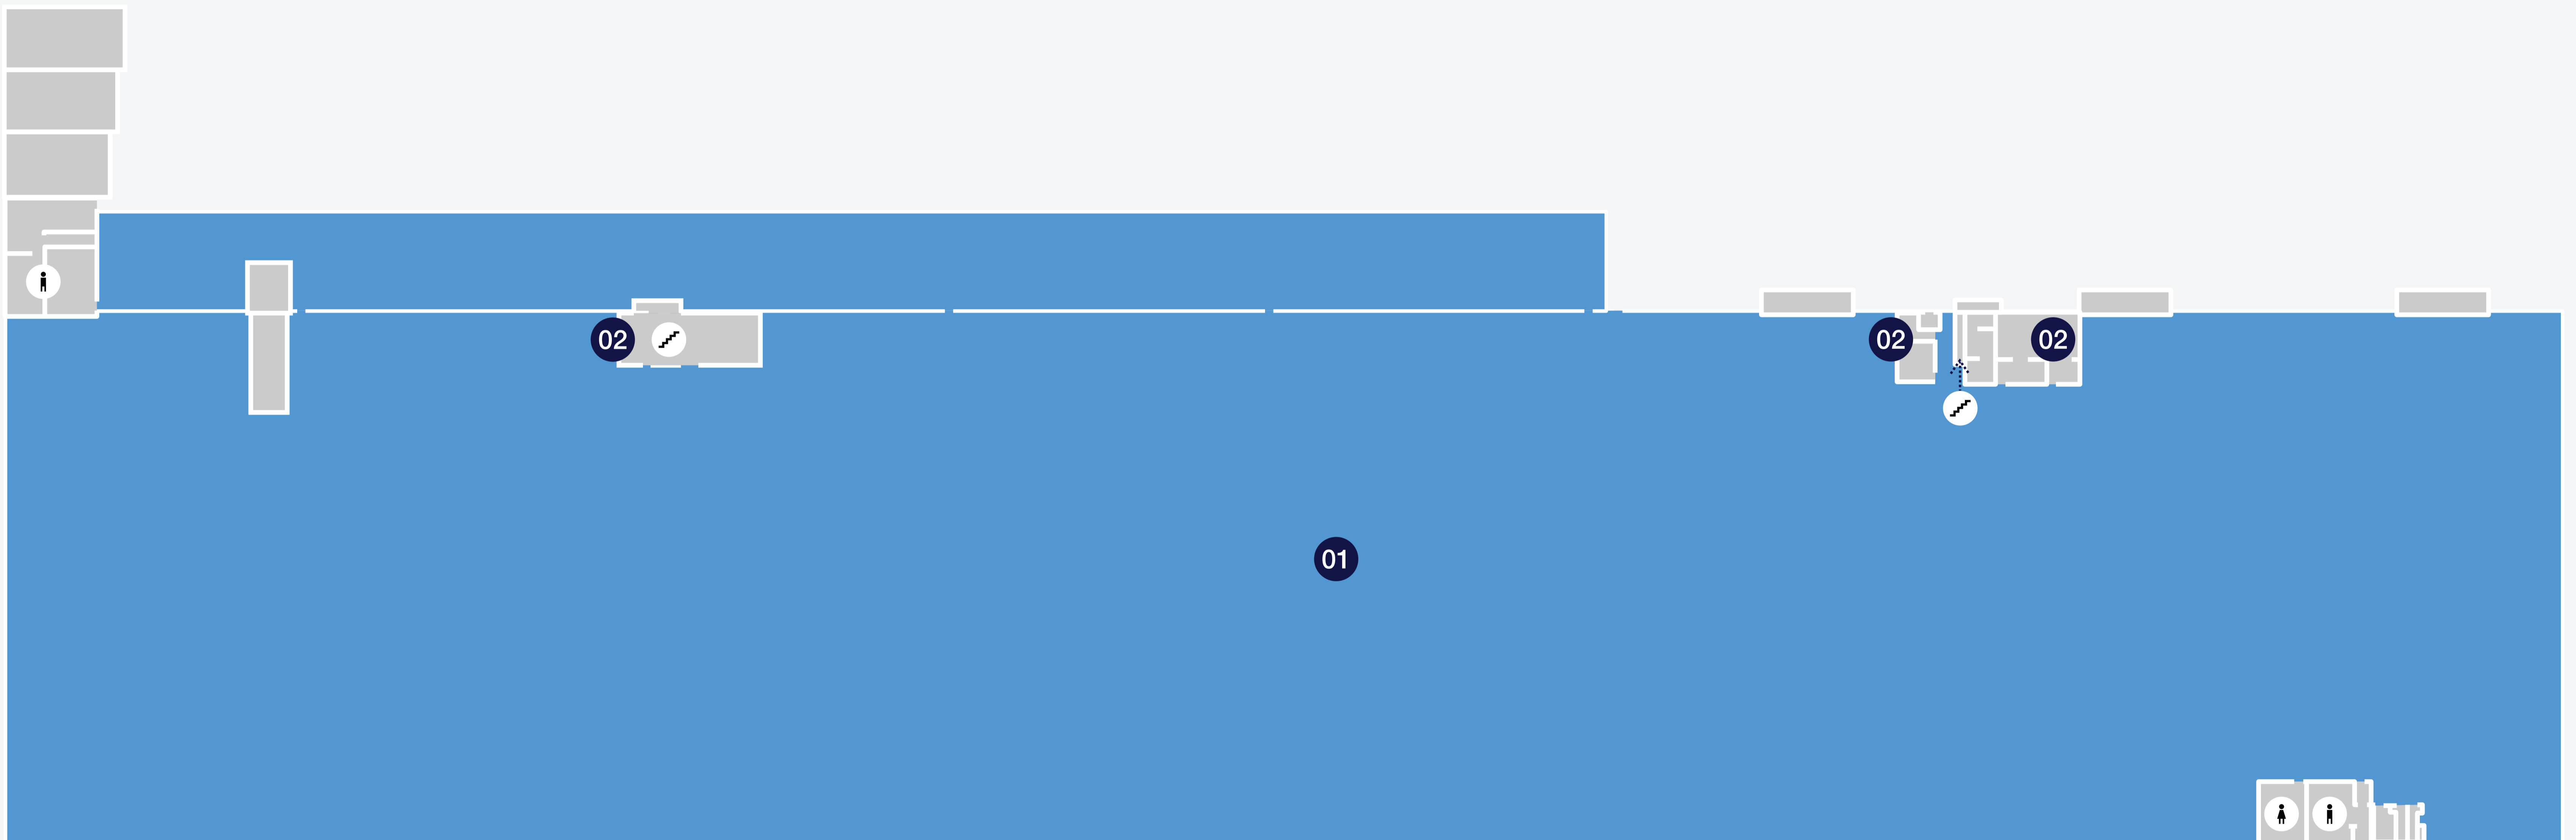

Site Plan

Key

- 1 Warehouse area -Block A&B
- 2 Warehouse area -Block C2

Warehouse 21,768m²

Office 6,735m²

Warehouse & Office 28,504m²

Block A

Key

- 1 Warehouse area
- 2 Office
-  Female Toilets
-  Male Toilets
-  Stairs

Warehouse 7,455m²

Office 277m²

Warehouse & Office 7,732m²

Block B

Key

- 1 Warehouse area
- 2 Office
-  Female Toilets
-  Male Toilets
-  Stairs

Warehouse 13,539m²

Office 498m²

Warehouse & Office 14,037m²

Block C2

Key

-  Warehouse area
-  Female Toilets
-  Male Toilets
-  Stairs

Warehouse

6,735m²