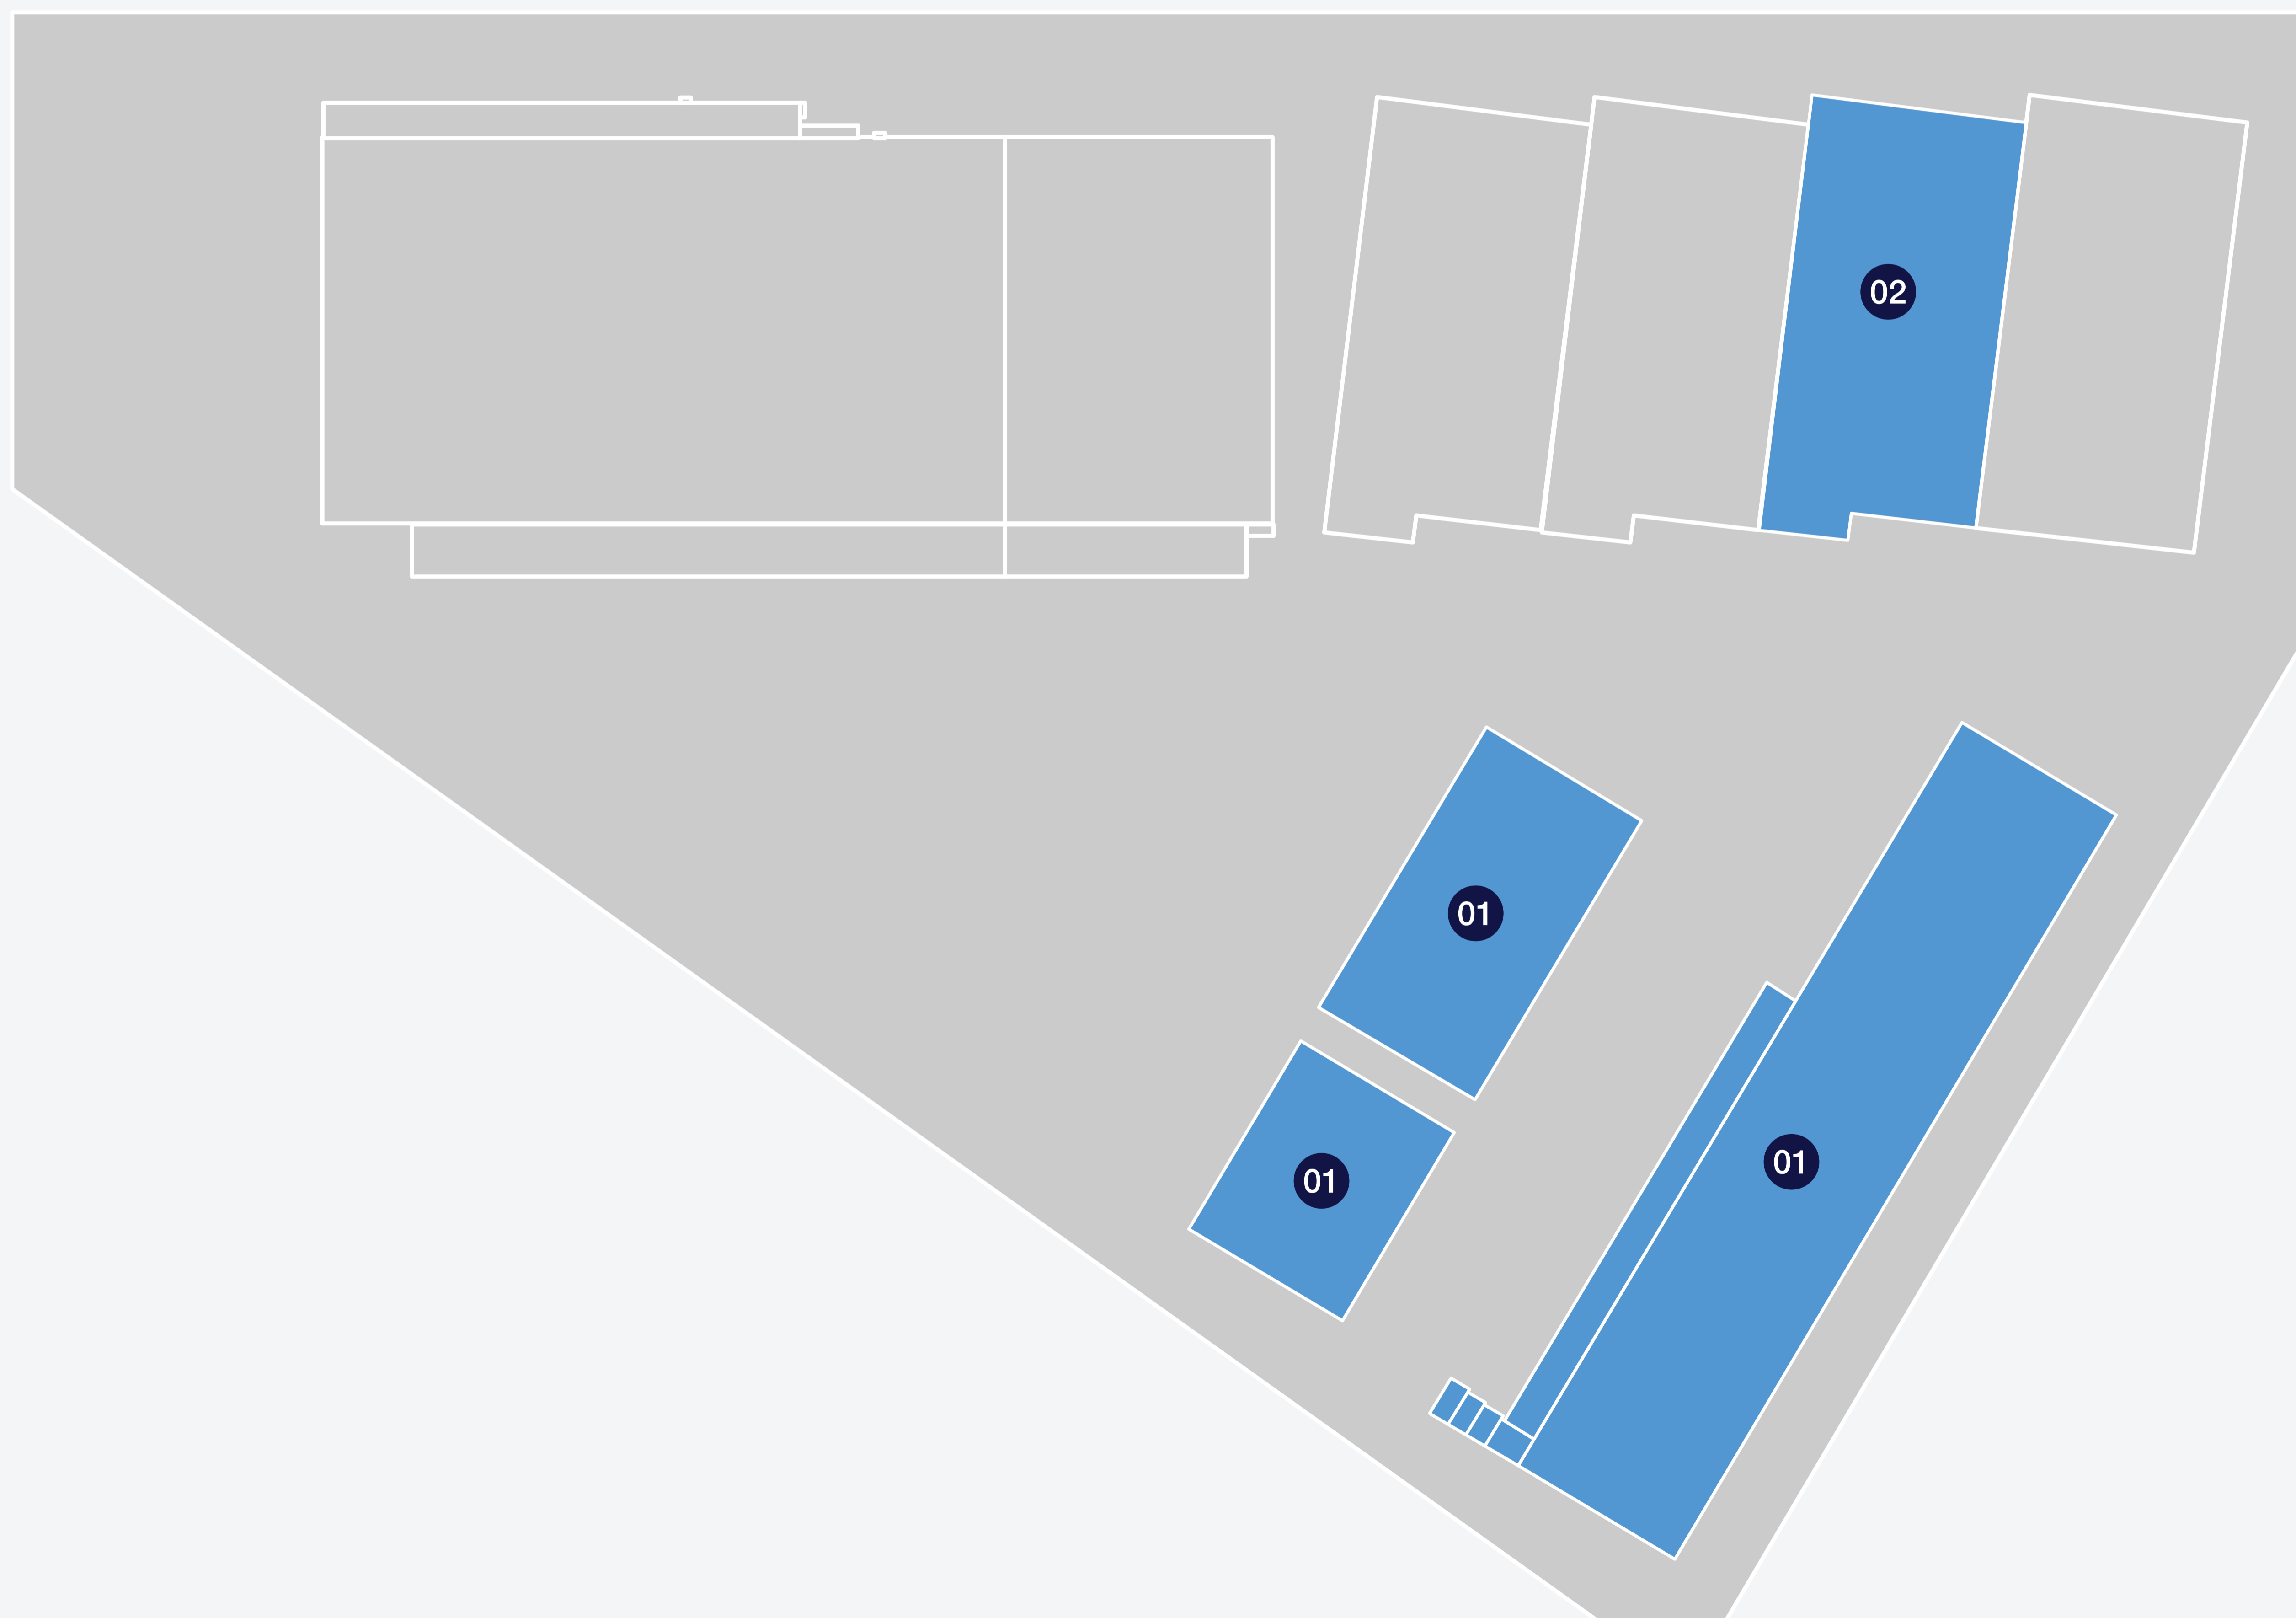

Site Plan

Key

- 1 Warehouse area -Block A&B
- 2 Warehouse area -Block C2

Warehouse 21,768m²

Office 6,735m²

Warehouse & Office 28,504m²

Block A

Key

- 1 Warehouse area
- 2 Office
-  Female Toilets
-  Male Toilets
-  Stairs

Warehouse 7,455m²

Office 277m²

Warehouse & Office 7,732m²

Block B

Key

- 1 Warehouse area
- 2 Office
-  Female Toilets
-  Male Toilets
-  Stairs

Warehouse 13,539m²

Office 498m²

Warehouse & Office 14,037m²

Block C2

Key

-  Warehouse area
-  Female Toilets
-  Male Toilets
-  Stairs

Warehouse

6,735m²