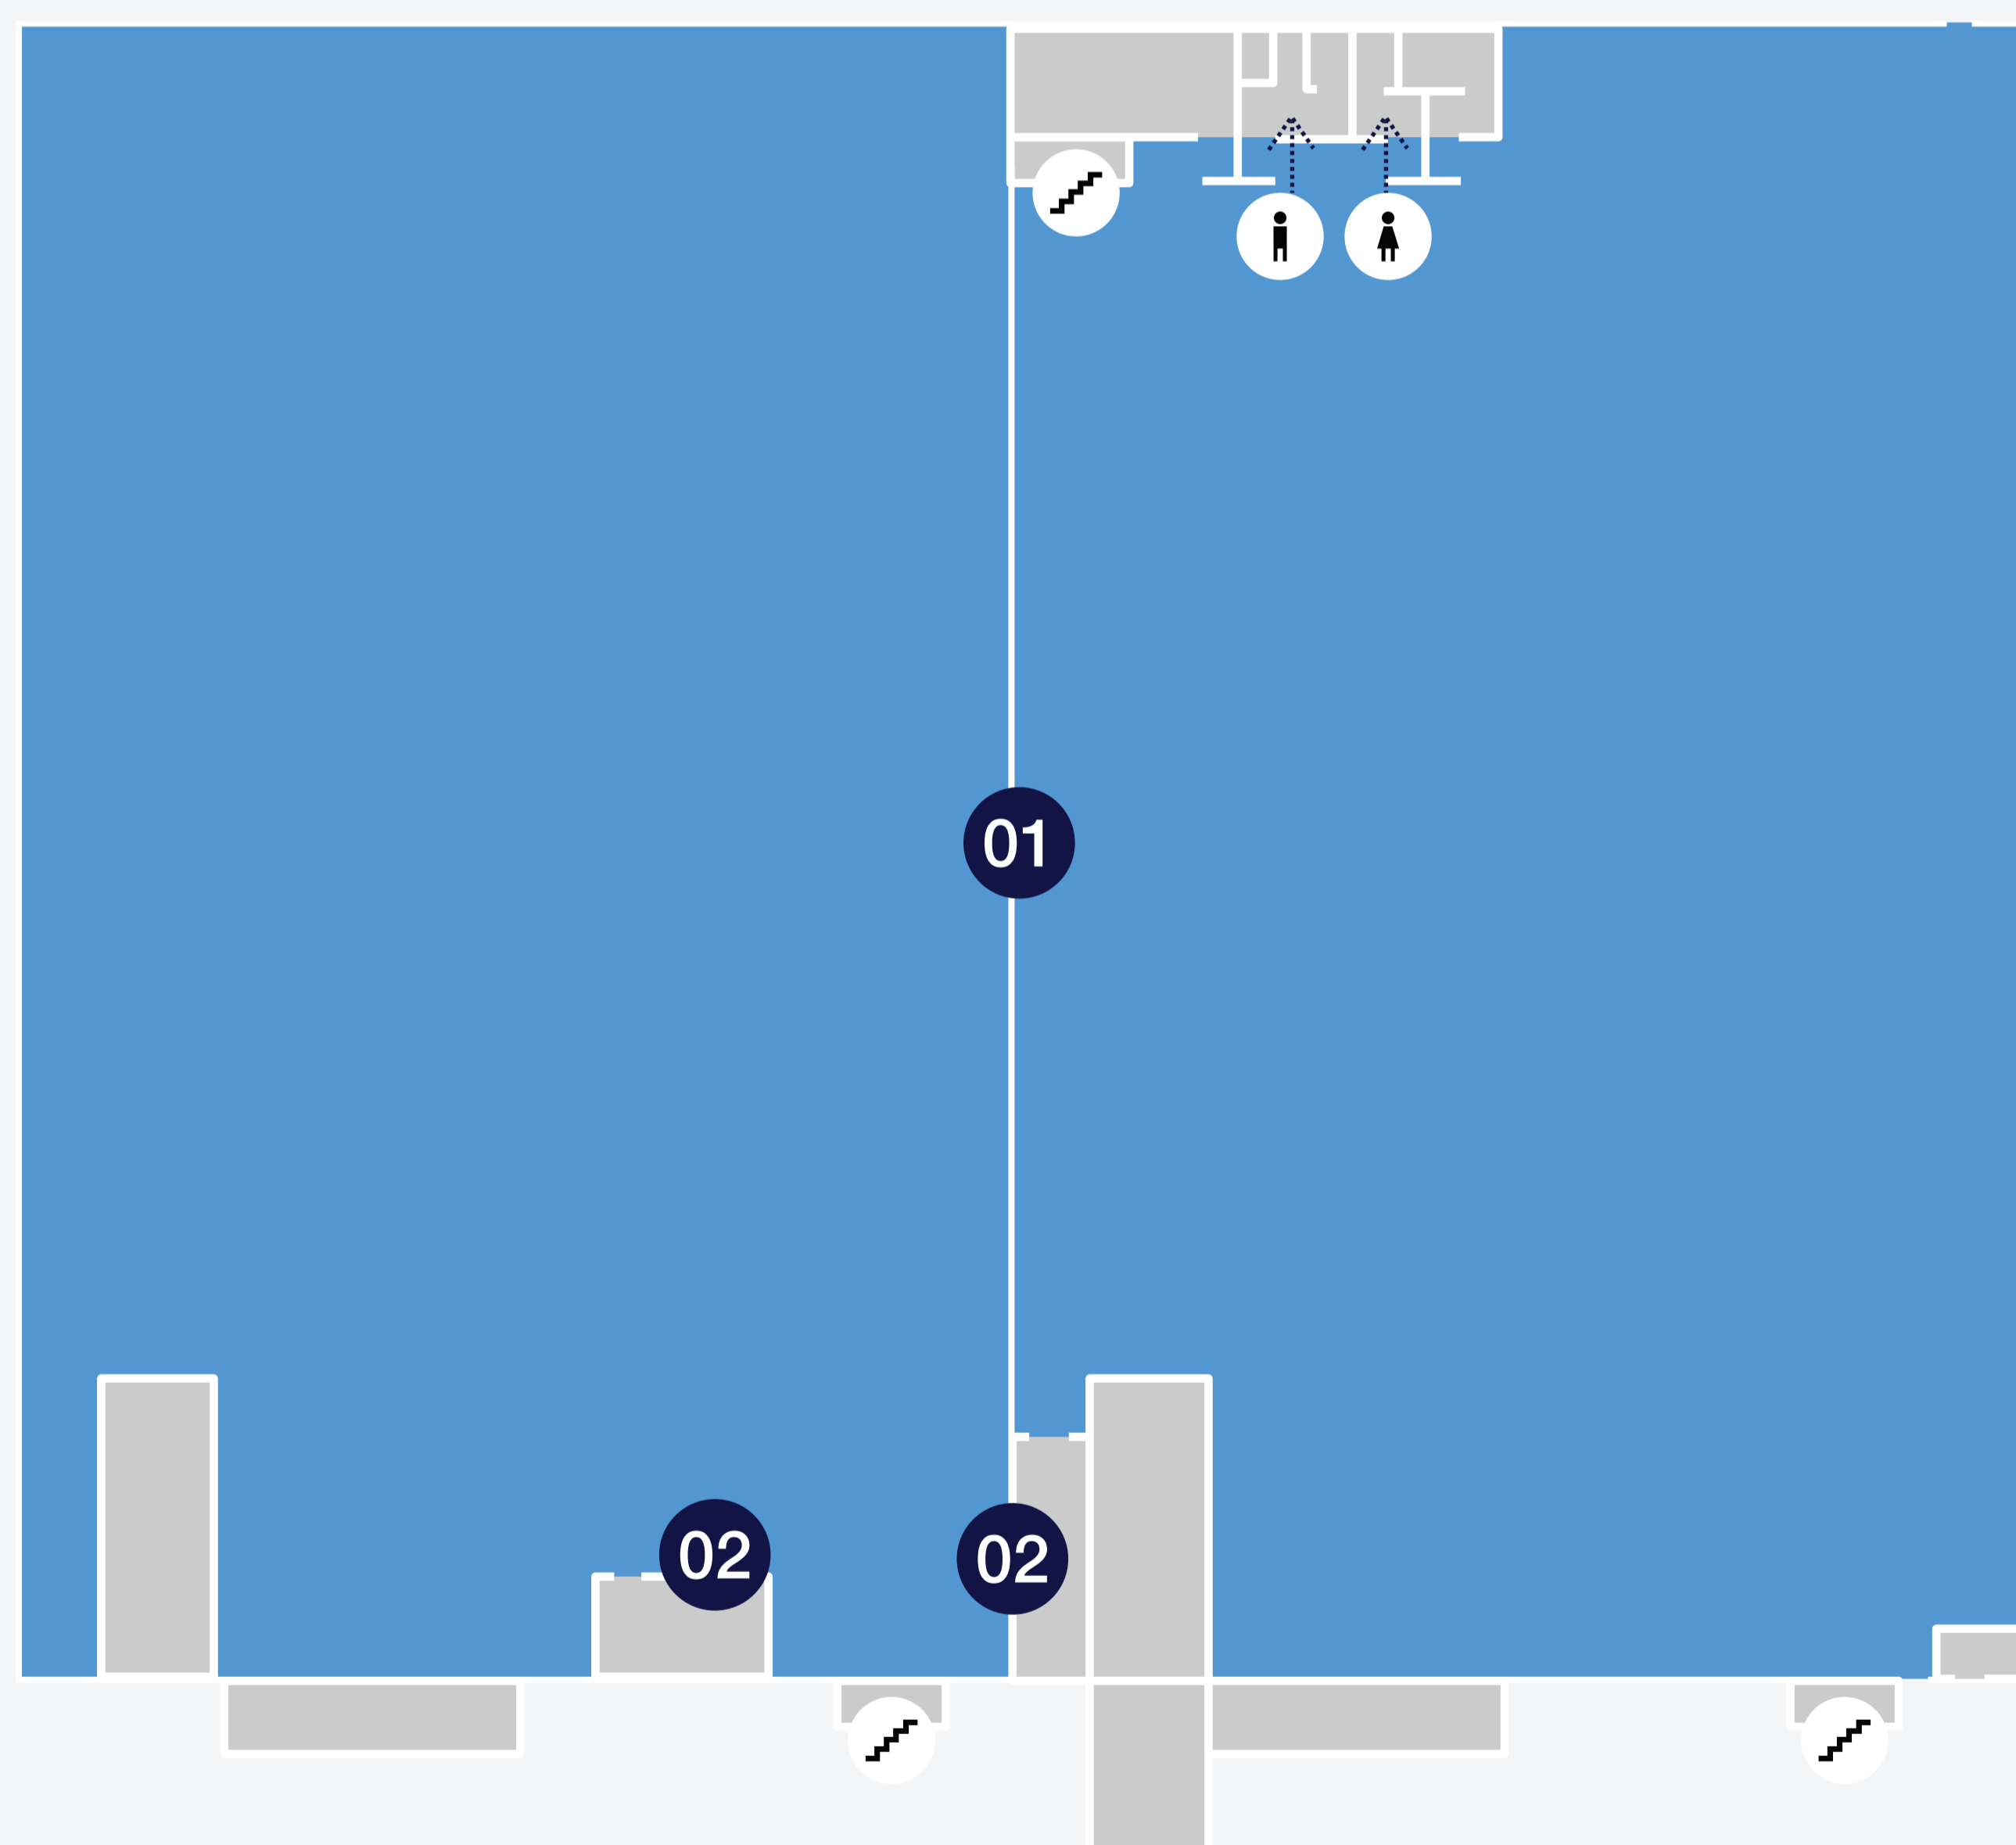

Site Plan

Key

- 1 Warehouse area -Block A&B
- 2 Warehouse area -Block C2

Warehouse 21,768m²

Office 6,735m²

Warehouse & Office 28,504m²

Block A

Key

- 1 Warehouse area
- 2 Office
-  Female Toilets
-  Male Toilets
-  Stairs

Warehouse 7,455m²

Office 277m²

Warehouse & Office 7,732m²

Block B

Key

- 1 Warehouse area
- 2 Office
-  Female Toilets
-  Male Toilets
-  Stairs