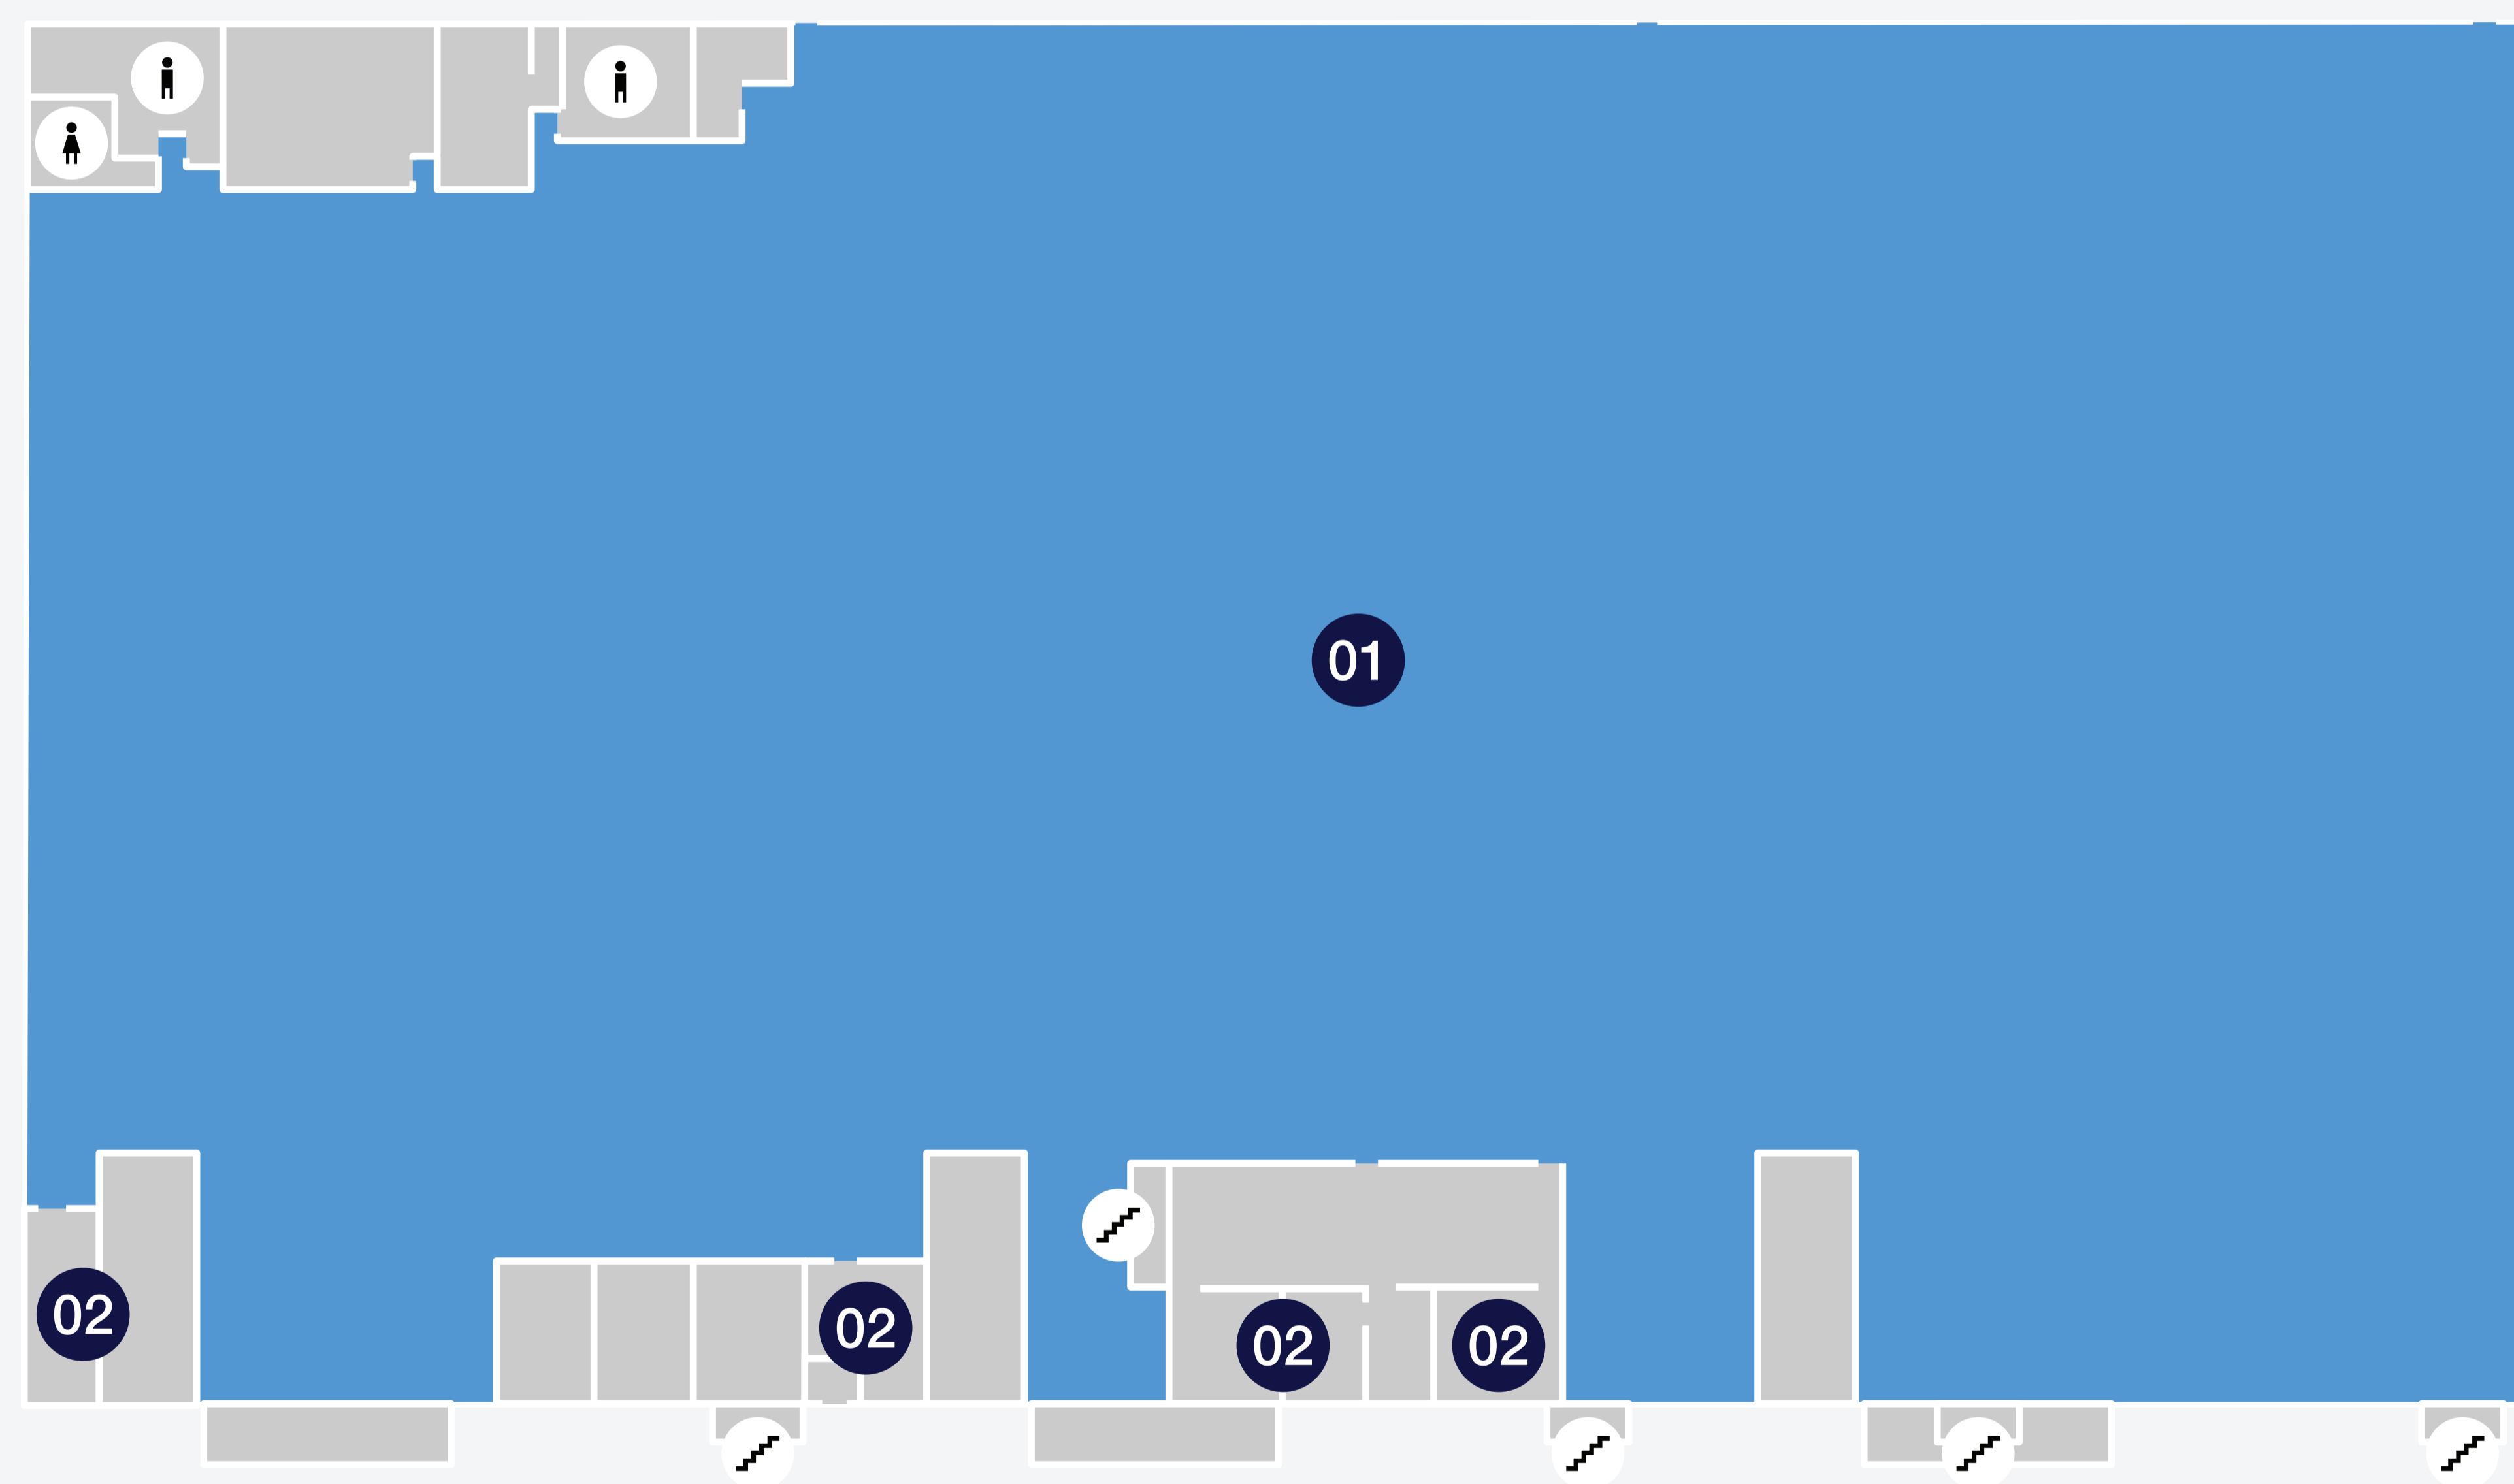

Site Plan

Key

- 1 Warehouse area -Block A&B
- 2 Warehouse area -Block C2

Warehouse 21,768m²

Office 6,735m²

Warehouse & Office 28,504m²

Block A

Key

- 1 Warehouse area
- 2 Office
-  Female Toilets
-  Male Toilets
-  Stairs

Warehouse 7,455m²

Office 277m²

Warehouse & Office 7,732m²

Block B

Key

- 1 Warehouse area
- 2 Office
-  Female Toilets
-  Male Toilets
-  Stairs

Warehouse 13,539m²

Office 498m²

Warehouse & Office 14,037m²

Block C2

Key

-  Warehouse area
-  Female Toilets
-  Male Toilets
-  Stairs

Warehouse

6,735m²