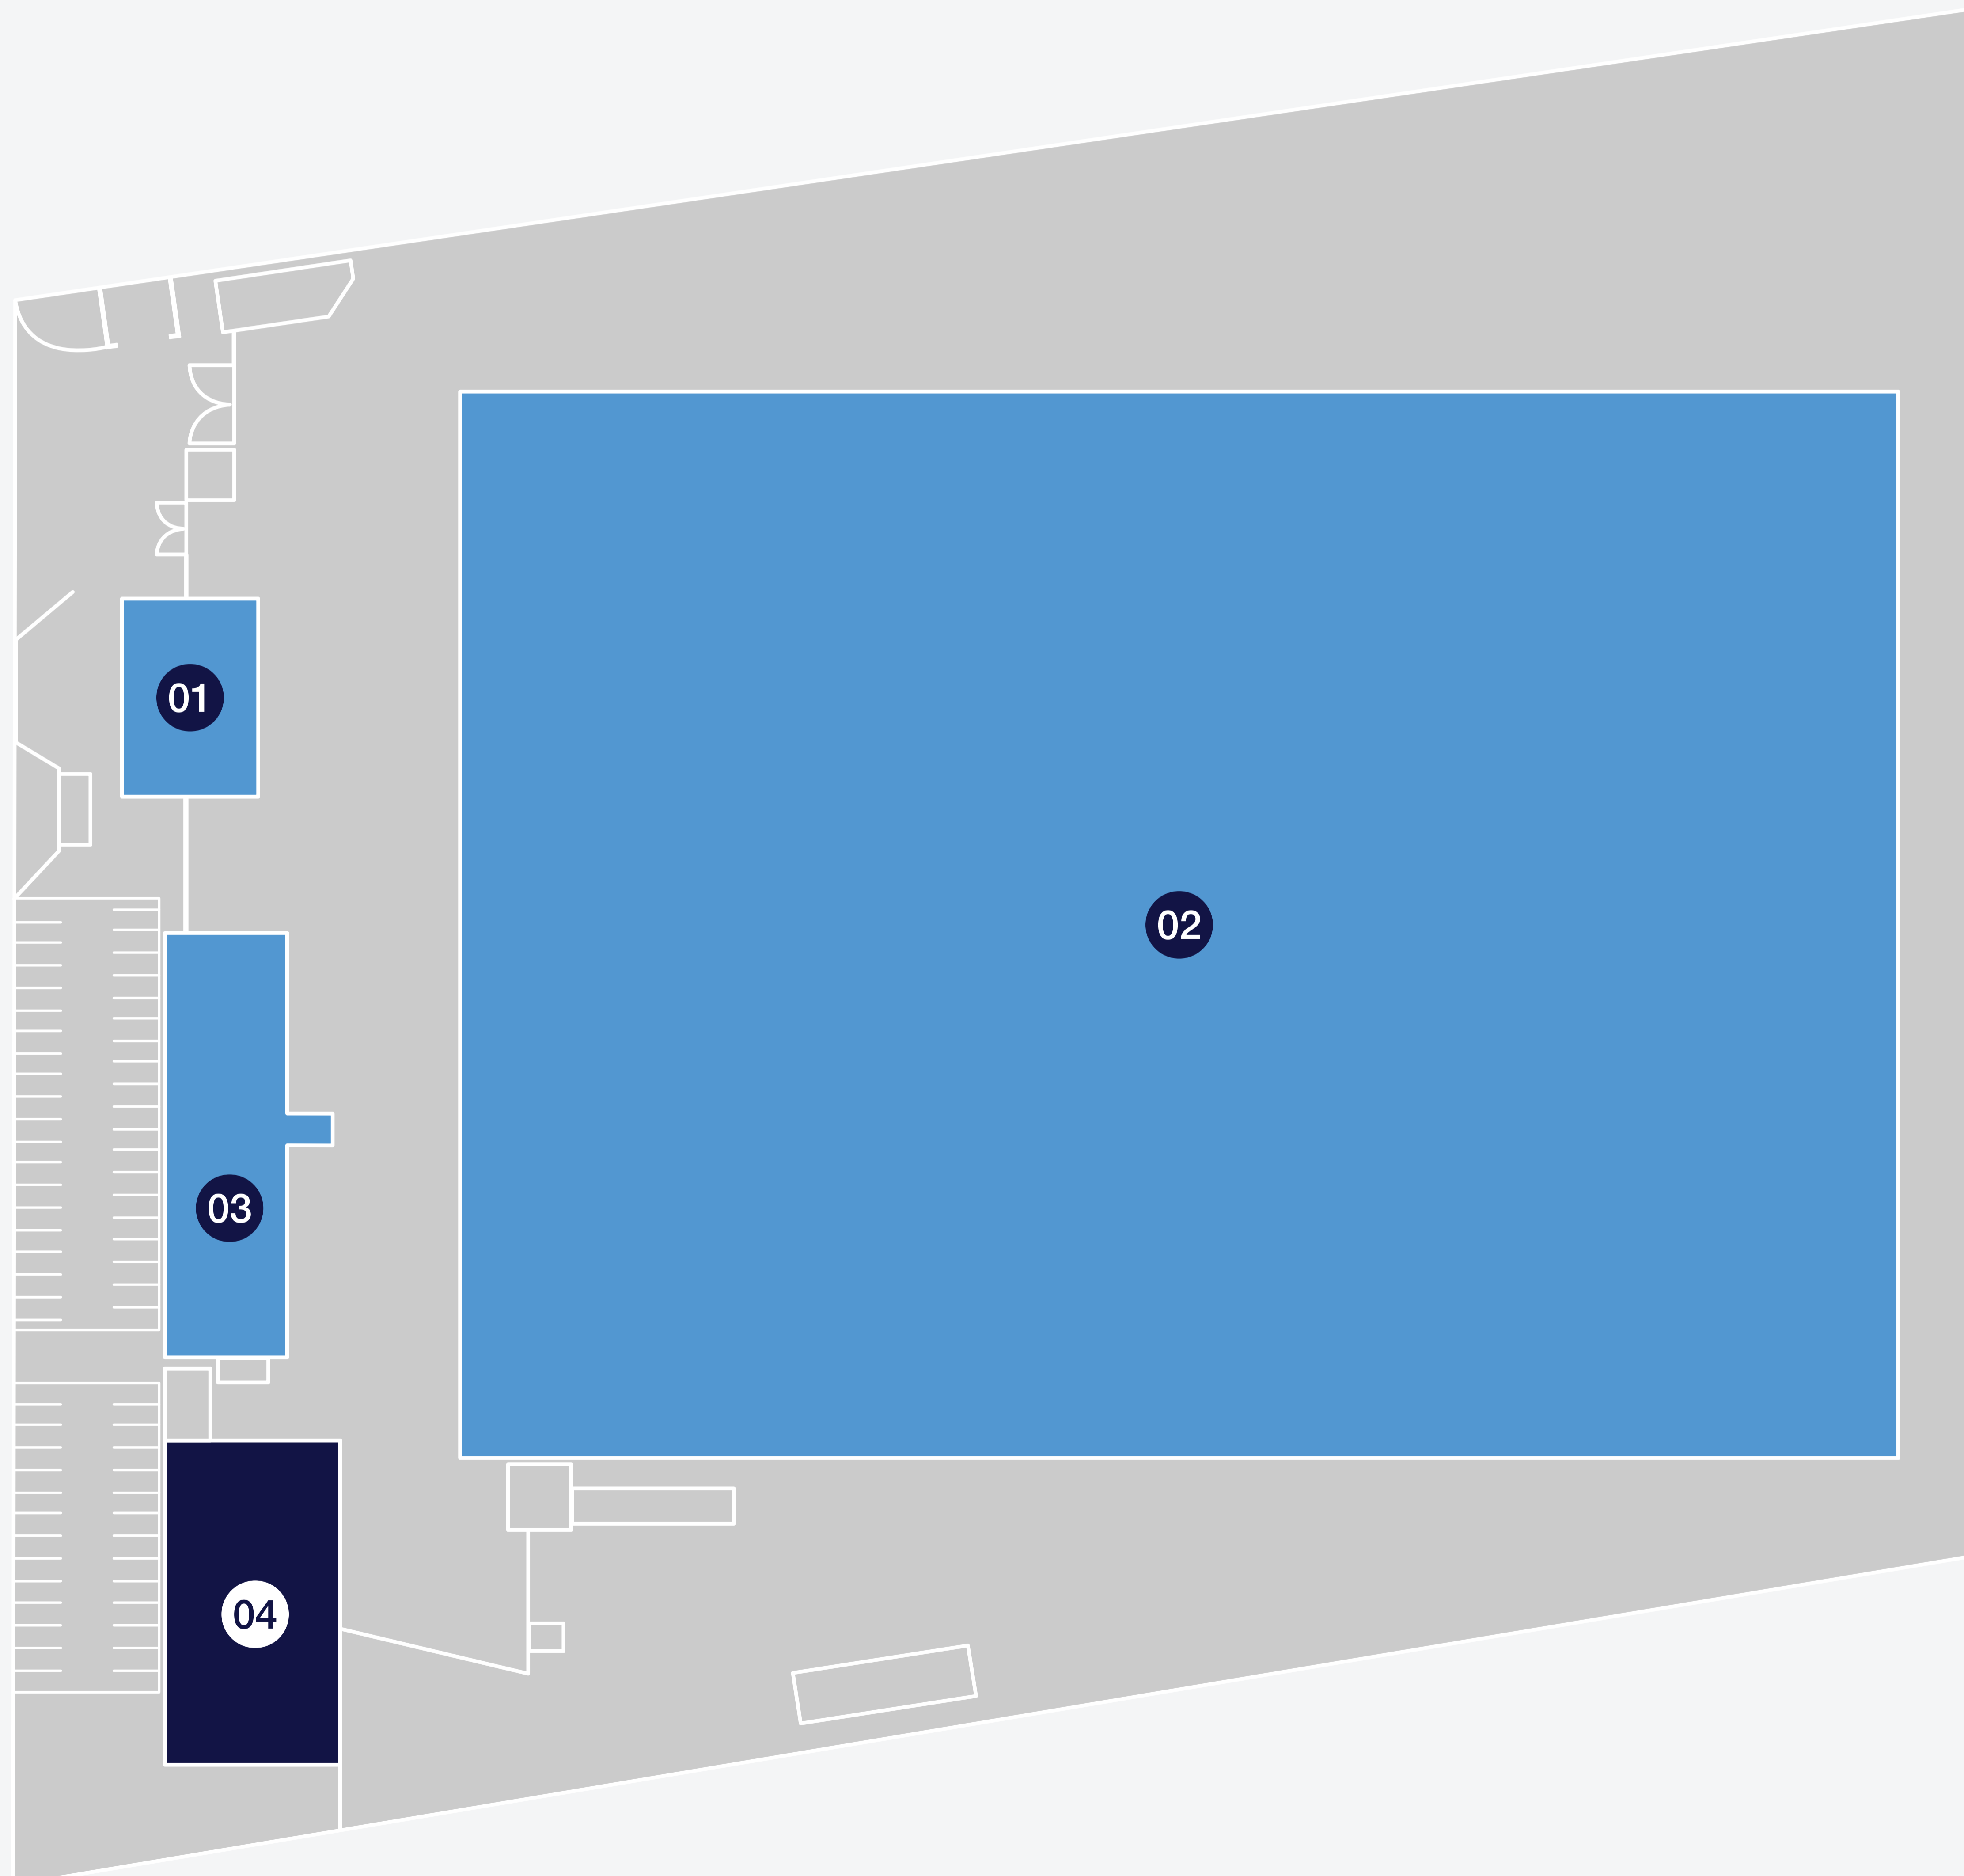

Site Plan

Key

- 1 Office
- 2 Warehouse Area
- 3 Office

Warehouse 20,331m²

Office 1,925m²

Warehouse & Office 22,256m²

Warehouse

Key

-  Warehouse Area
-  Female Toilets
-  Male Toilets

Warehouse

20,331m²

Office 1

Key

-  Office
-  Female Toilets
-  Male Toilets
-  Stairs

Office

1,925m²

Office 2

Key

-  Office
-  Female Toilets
-  Male Toilets
-  Stairs