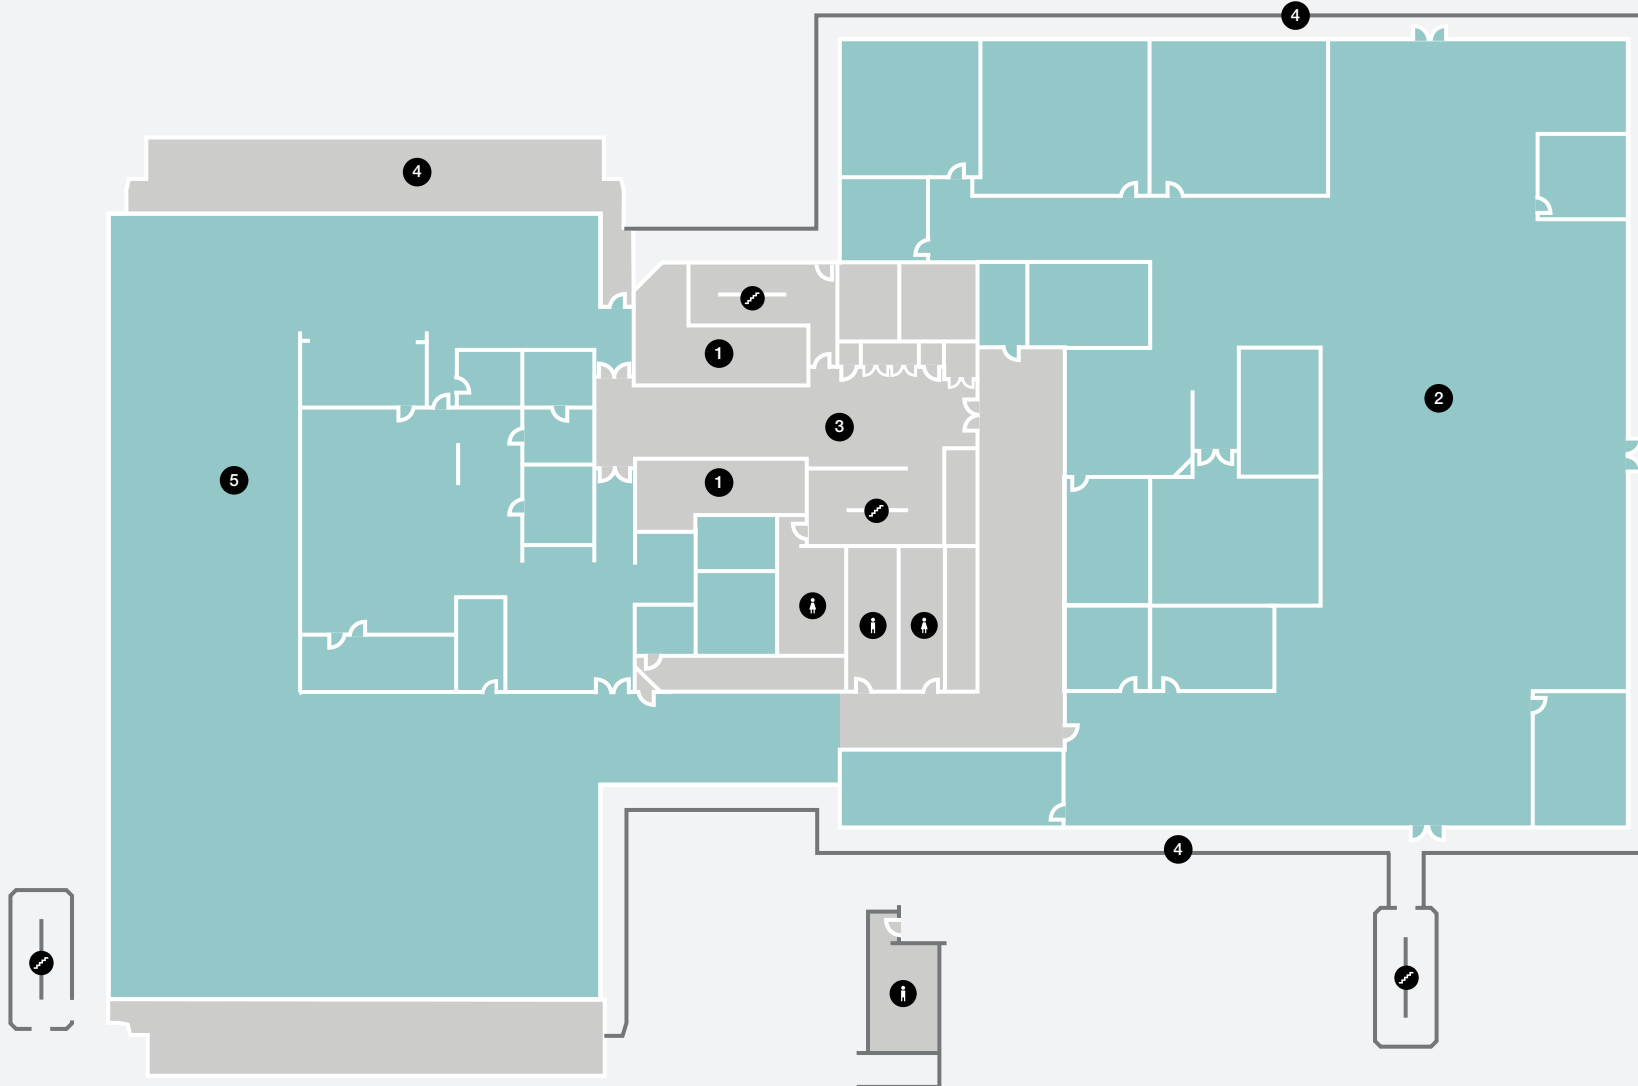

192 Bram Fischer | Second Floor

Key

- 1 Lifts
- 2 Vacant
- 3 Common area
- 4 Terrace
- 5 Canteen

192 Bram Fischer | Ninth Floor

Key

- 1 Lifts
- 2 Vacant
- 3 Common area
- 4 Terrace