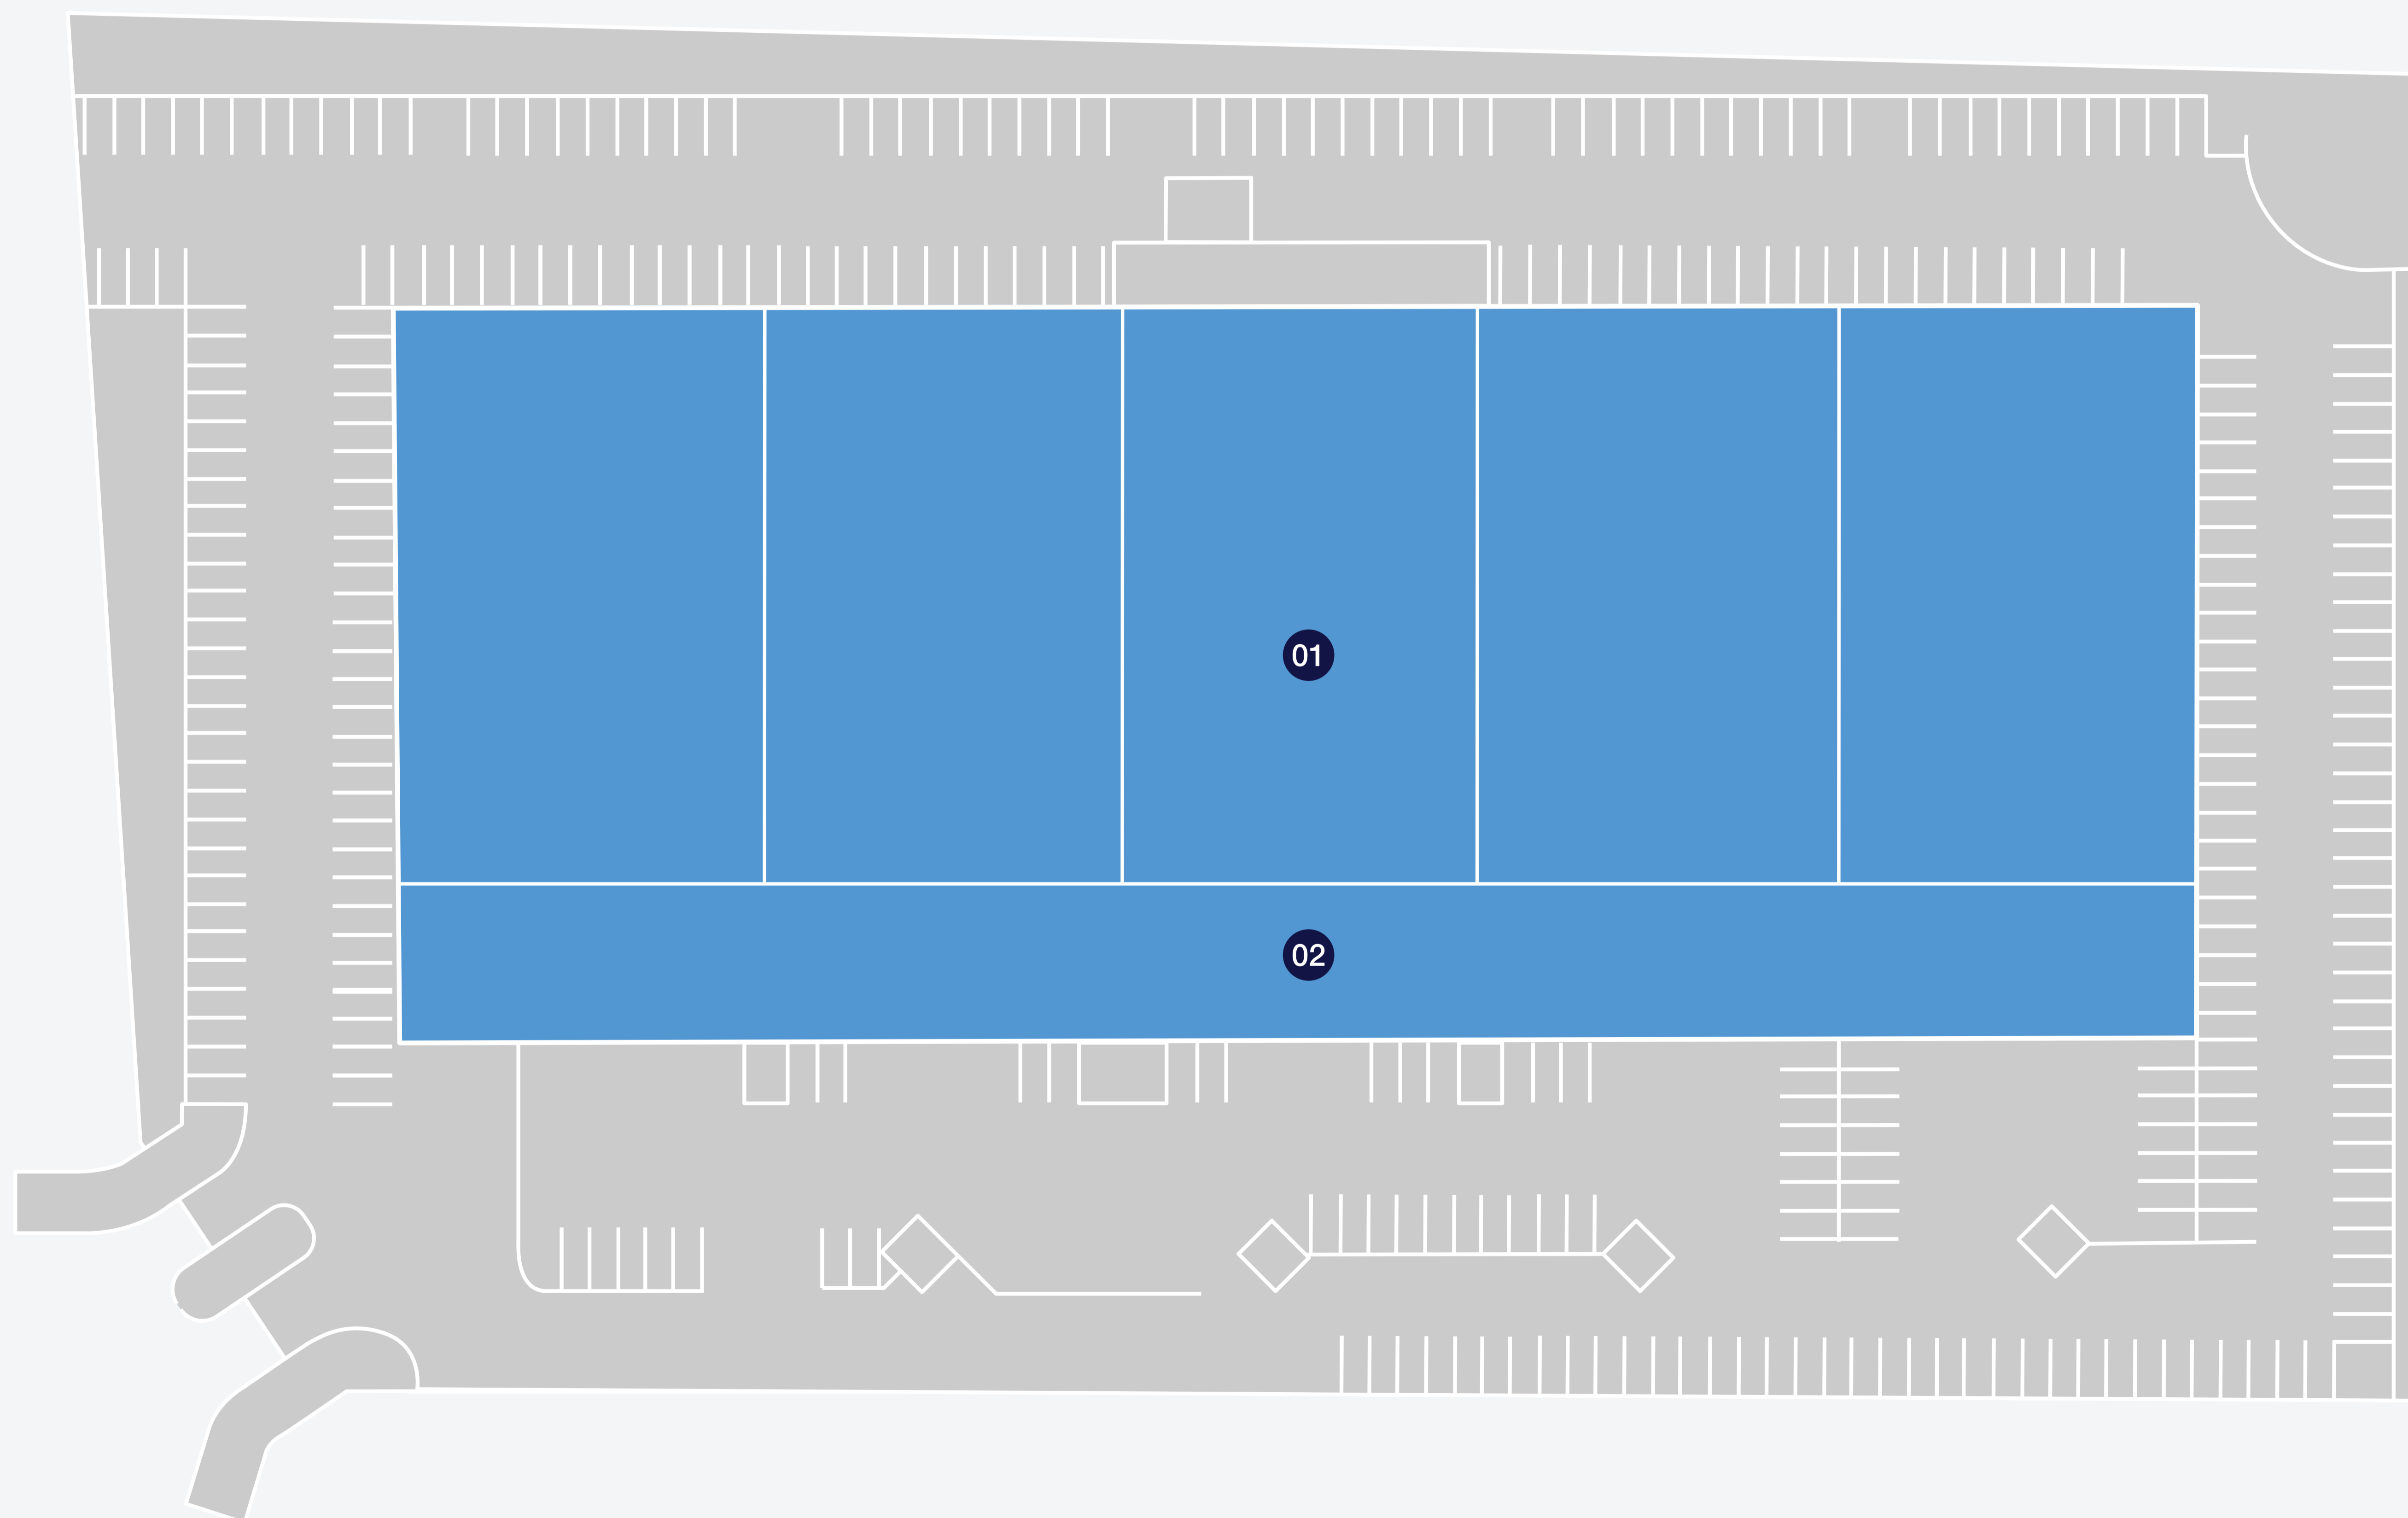

Site Plan

Key

- 1 Warehouse
- 2 Office

Warehouse 6,542m²

Office 4,638m²

Warehouse & Office 11,180m²
