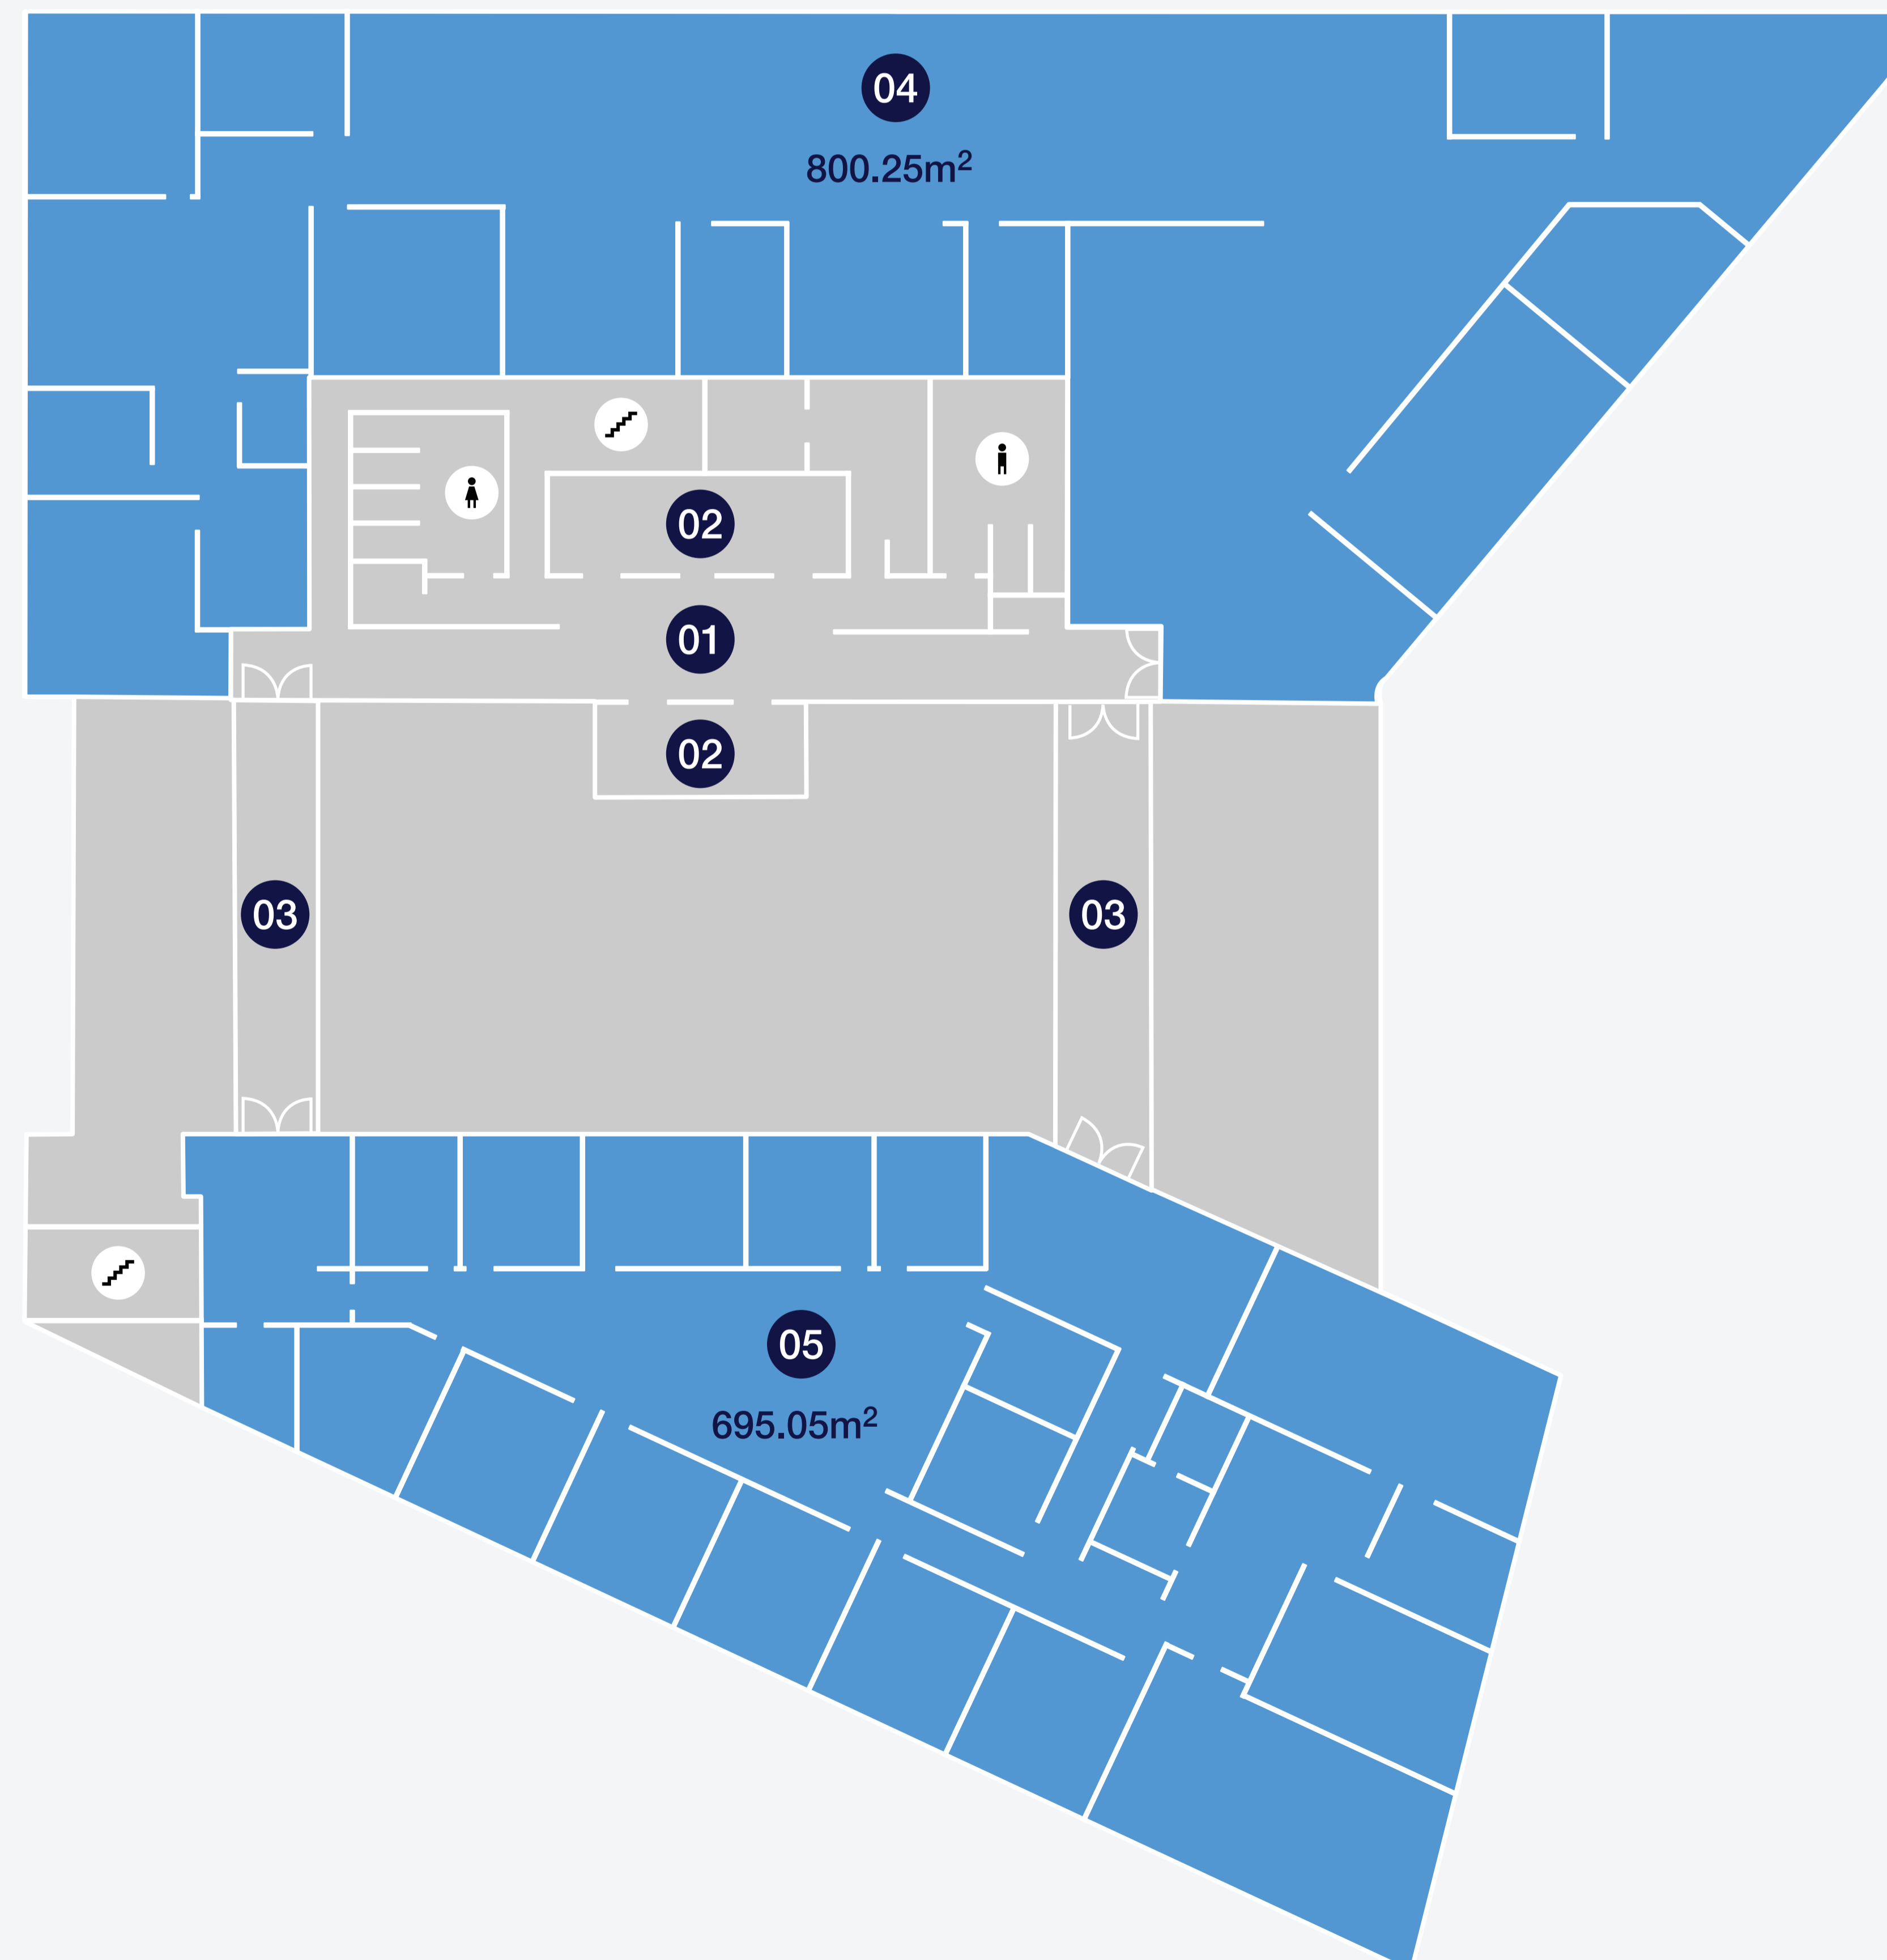

Ground Floor

Key

- ① Lobby
- ② Lift
- ③ Tenant
- ④ Tenant
- ⑤ Tenant
- ⑥ Tenant
- ♀ Female Toilets
- ♂ Male Toilets
- ↕ Stairs

First Floor

Key

- ① Lobby
- ② Lift
- ③ Linking Bridge
- ④ Vacant Space
- ⑤ Vacant Space
- ♀ Female Toilets
- ♂ Male Toilets
- 🪜 Stairs

Second Floor

Key

- 1 Lobby
- 2 Lift
- 3 Linking Bridge
- 4 Tenant
-  Female Toilets
-  Male Toilets
-  Stairs

Third Floor

Key

- 1 Lobby
- 2 Lift
- 3 Linking Bridge
- 4 Tenant
-  Female Toilets
-  Male Toilets
-  Stairs

Fourth Floor

Key

- 1 Lobby
- 2 Lift
- 3 Linking Bridge
- 4 Tenant
-  Female Toilets
-  Male Toilets
-  Stairs

Fifth Floor

Key

-  Lobby
-  Lift
-  Linking Bridge
-  Vacant Space
-  Vacant Space
-  Female Toilets
-  Male Toilets
-  Stairs

Eighth Floor

Key

- 1 Lobby
- 2 Lift
- 3 Linking Bridge
- 4 Tenant
-  Female Toilets
-  Male Toilets
-  Stairs